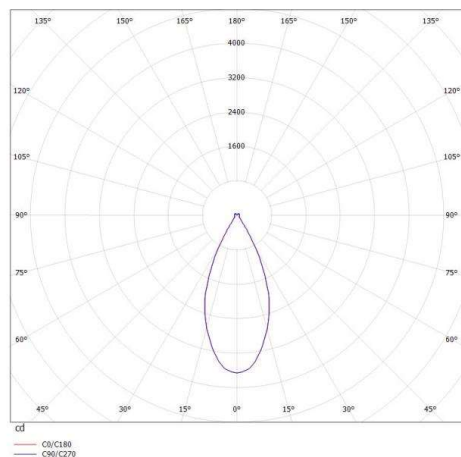

DARK NIGHT LGP

706-010035543060

DARK NIGHT LGP SDI SURFACE MOUNTED CEILING LUMINAIRE made of aluminium, black, similar to RAL 9005, decor black, high-efficiently vacuum deposited aluminium reflector white, beam 40°, light output direct / indirect, UGR <19, with converter, max. 700mA, dimmable not dimmable, IP20 separately switchable possible

DRAWING

TECHNICAL DETAILS

System perform. [W]	40
Bulb type	LED
Luminous flux [lm]	2649
Current sec. [mA]	700
Colour temp. [K]	2700K
CRI	PREMIUM>90
UGR	<19
Optics	vacuum deposited aluminium reflector
Designer	INHOUSE
Converter	with converter
Dimming	not dimmable
Light output	direct / indirect
Beam angle [°]	40°
Voltage [V]	220-240V 50/60Hz
Material	aluminium
Height [mm]	120
Diameter [mm]	162
IP protection class	IP20
Voltage class	protection cl. I
Net weight [kg]	1,31
Color lamp	black
RAL	9005
Glass color	white
Colour decor	black
EAN-Number	9010506232967
Lifetime [h]	L80 B10 50 000
Energy efficiency cl.	E
No. of luminaires B16A	50

LIGHT DISTRIBUTION CURVE

The values are rated values. Power and luminous flux are initially subject to a tolerance of +/- 10%. Colour temperature tolerance: +/- 150 K. The values apply to an ambient temperature of 25°C unless otherwise specified.