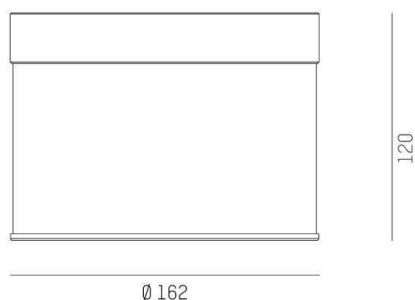

DARK NIGHT LGP

706-010035543060

DARK NIGHT LGP SDI SURFACE MOUNTED CEILING LUMINAIRE made of aluminium, black, similar to RAL 9005, decor black, high-efficiently vacuum deposited aluminium reflector white, beam 40°, light output direct / indirect, UGR <19, with converter, max. 700mA, dimmable not dimmable, IP20 separately switchable possible

DRAWING

TECHNICAL DETAILS

System perform. [W]	40
Bulb type	LED
Luminous flux [lm]	2649
Current sec. [mA]	700
Colour temp. [K]	2700K
CRI	PREMIUM>90
UGR	<19
Optics	vacuum deposited aluminium reflector
Designer	INHOUSE
Converter	with converter
Dimming	not dimmable
Light output	direct / indirect
Beam angle [°]	40°
Voltage [V]	220-240V 50/60Hz
Material	aluminium
Height [mm]	120
Diameter [mm]	162
IP protection class	IP20
Voltage class	protection cl. I
Net weight [kg]	1,31
Color lamp	black
RAL	9005
Glass color	white
Colour decor	black
EAN-Number	9010506232967
Lifetime [h]	L80 B10 50 000
Energy efficiency cl.	E
No. of luminaires B16A	50

LIGHT DISTRIBUTION CURVE

The values are rated values. Power and luminous flux are initially subject to a tolerance of +/- 10%. Colour temperature tolerance: +/- 150 K. The values apply to an ambient temperature of 25°C unless otherwise specified.