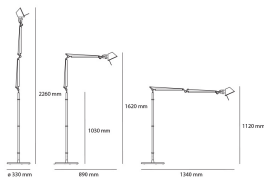

Tolomeo Floor Led TW - Aluminum - Body Lamp

Michele De Lucchi, Giancarlo Fassina

IP20       

LUMINAIRE

- Watt: **14W**
- Voltage: **24V**
- Delivered lumens output: **450lm**
- CCT: **4500K**
- Efficiency: **67%**
- Efficacy: **32.14lm/W**
- CRI: **80**

Notes

Complete lamp consists of body lamp + accessories

DESCRIPTION

The code is referred to the body lamp only

PRODUCT CODE: 1530050A

FEATURES

- Article Code: **1530050A**
- Colour: **Aluminium**
- Installation: **Floor**
- Material: **Aluminium, steel**
- Series: **Design Collection**
- design by: **Michele De Lucchi, Giancarlo Fassina**

DIMENSIONS

- Height: **cm 162**
- Base Diameter: **cm 33**
- Max Extension Height: **cm 226**
- Impact Resistance: **N/D**
- Glow Wire Test: **N/D°**

SOURCES INCLUDED

- Category: **Led TW**
- Number: **1**
- Watt: **14W**
- CRI: **80**