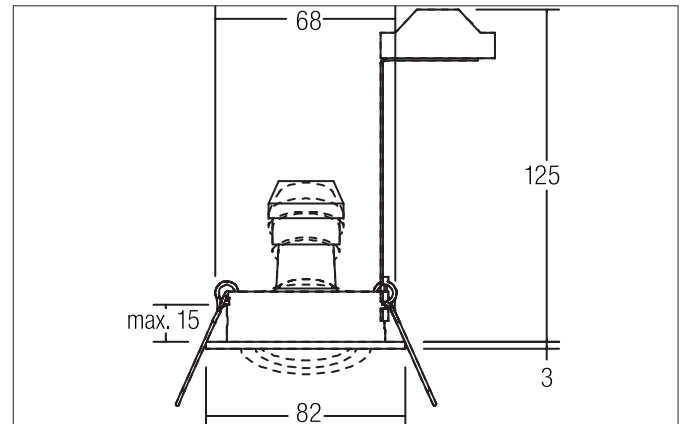

TIRREL-R Recessed spot, GU10

Article no. 36143170

Light.
For Generations.**Tender**

Recessed spot, GU10, white structure, Round. In a compact design, for installation in tool-less rapid assembly systems. Including bracket with GU10 socket for standard-compliant strain relief. Lamp holder: GU10, Mounting method: Recessed mounting, Place of installation: Ceiling-mounted, Material: Aluminium, Degree of protection: according to DIN EN 60529 IP20, Protection class: (EN 61140) II, Voltage: 230V AC 50Hz, Power: 50 W, Amount of light sources / fittings: 1 Qty, Adjustability: Pivoted, without control gear, Control: Other.

Product Benefits

- Recessed spot in round design made of solid aluminum.
for LED retrofit lamps with GU10 base.
- Ceiling cutout 68 mm, diameter 82 mm, installation depth 125 mm, IP20.
- Swivel range 25°.
- Large color variation. Without visible snap ring.
- Classic, formally restrained design.
- In the same optics also available as GX5.3 version, as switchable and dimmable set (trailing-edge phase or DALI) and as a loudspeaker.
- In addition, in the same surface structure and in the same color also available in square version.

TIRREL-R Recessed spot, GU 10

Article no. 36143170

Light.
For Generations.

Article data	
Article no.	36143170
GTIN	4251433958291
Series name	TIRREL-R
Short description	Recessed spot, GU10
Material	Aluminium
Colour	White
Type of surface	Structure
Shape	Round
Outer diameter	82 mm
Built-in diameter	68 mm
Installation depth	125 mm
Hight	3 mm
Weight	0.127 kg

Packing data	
Gross weight	0.174 kg
Length of packaging	140 mm
Packaging width	110 mm
Packaging hight	120 mm
Disposal at end of life	This product must not be disposed of with household waste. You are obliged, to dispose of such electrical waste separately. By disposing of electrical waste and other old or defective electronics separately, you support recycling or other forms of re-use. In that way you help to take care and to avoid that harmful substances get into the environment.