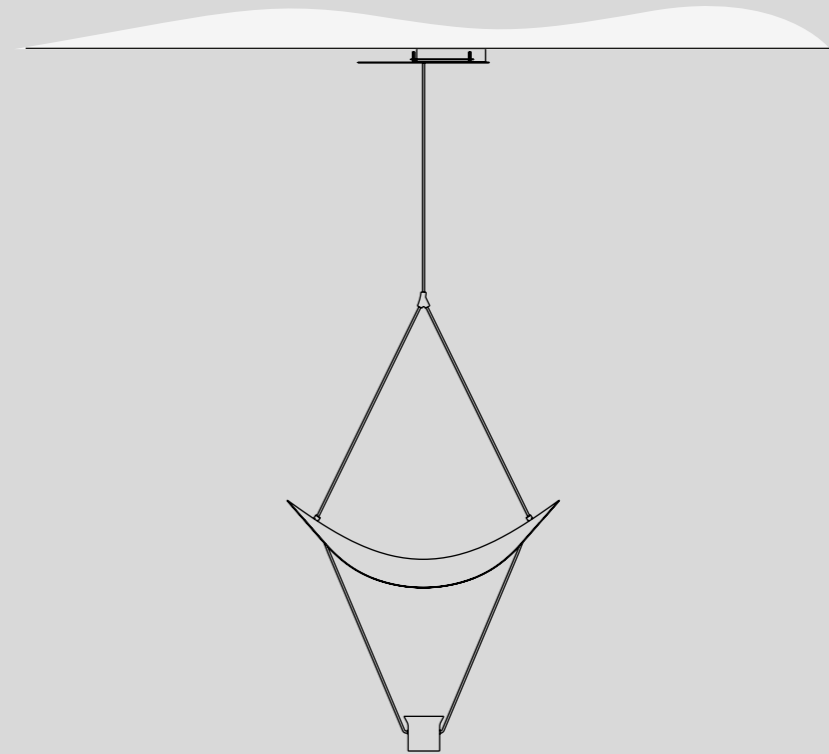

## VOLLEE S1 G

design by Lorenz + Kaz