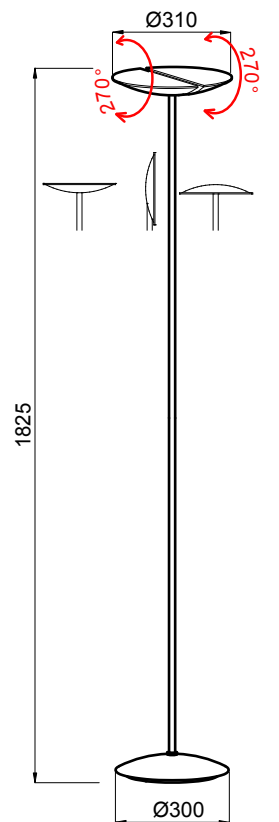

KITEL 79

Floor lamp

Light dimmer on the mast

A touch of originality for this straight floor lamp in epoxy lacquered steel and its basin composed of two adjustable semicircles. LED floor lamp. Polymethacrylate diffusers. Integrated LED.
Sensitive light intensity dimmer on the mast.

• TECHNICAL SPECIFICATIONS

Light source	LED 12,3W
Power	30W
CRI	>80
Kelvin	3000K
Lumen	1660 lm
Light efficiency	135 lm/W
Material	Steel / PMMA
Color	<input checked="" type="radio"/> <input type="radio"/>

• LOGISTIC SPECIFICATIONS

Packaging	1 package
Net weight	6,6 kg
Gross weight	8,3 kg
Package dimensions	TBA
Master box	1 piece

• COMMERCIAL DATAS

Weight	8,3 Kg
Warranty	2 years
Code EAN	<input checked="" type="radio"/> 3131130364193 <input type="radio"/> 3131130364186