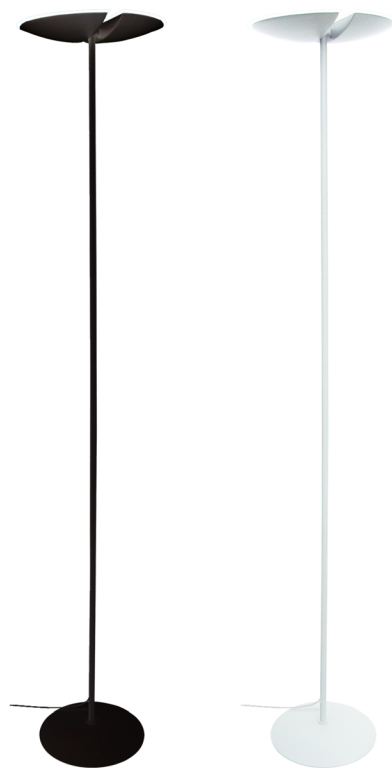

KITEL 79

Floor lamp

Light dimmer on the mast

A touch of originality for this straight floor lamp in epoxy lacquered steel and its basin composed of two adjustable semicircles. LED floor lamp. Polymethacrylate diffusers. Integrated LED.
Sensitive light intensity dimmer on the mast.

• TECHNICAL SPECIFICATIONS

Light source	LED 12,3W
Power	30W
CRI	>80
Kelvin	3000K
Lumen	1660 lm
Light efficiency	135 lm/W
Material	Steel / PMMA
Color	<input checked="" type="radio"/> <input type="radio"/>