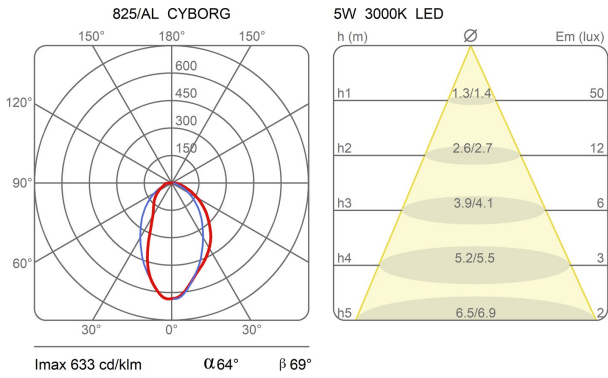

Dimensions

Width:	-
Height:	31 cm
Length:	-
Depth:	-
Diameter:	20 cm

Hole Diameter:	-
Hole Depth:	-
Net weight:	1 Kg

Light Source

Watt:	4,5W
Lumen:	450 lm
Light Source:	led
CRI:	>90
duration:	50000
CCT:	3000K
Energy degree:	A++

Device Specifications

Type of emission:	direct	Power cable length:	175 cm	Driver:	included
Power:	4W	Steel cable length:	-	Power supply assembly:	external
Light output:	187lm	Glow Wire Test:	-	Power supply:	electronic driver on the plug
Beam angle:	-	Impact Resistance:	-	Type of dimming:	touch on the body
				Voltage:	230V

technical drawing

Dimensions

Width: -
 Height: 31 cm
 Length: -
 Depth: -
 Diameter: 20 cm

Hole Diameter: -
 Hole Depth: -
 Net weight: 1 Kg

photometrics data

cyborg 825/AL
design karim rashid, 2015