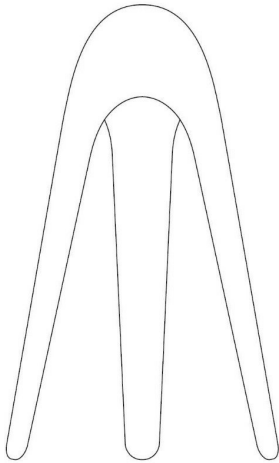

825/AL cyborg

design karim rashid, 2015

Table lamp direct diffused light. Structure in cast aluminum lacquered available in pastel colors: white, light blue, light lime green, light grey; also available with a natural aluminum finish. White opal polycarbonate diffuser. LED light source integrated, electronic drive on the plug. Touch-sensor ON/OFF switch.

Dimensions

Width:	-
Height:	31 cm
Length:	-
Depth:	-
Diameter:	20 cm

Hole Diameter:	-
Hole Depth:	-
Net weight:	1 Kg

Light Source

Watt:	4,5W
Lumen:	450 lm
Light Source:	led
CRI:	>90
duration:	50000
CCT:	3000K
Energy degree:	A++

Device Specifications

Type of emission:	direct	Power cable length:	175 cm	Driver:	included
Power:	4W	Steel cable length:	-	Power supply assembly:	external
Light output:	187lm	Glow Wire Test:	-	Power supply:	electronic driver on the plug
Beam angle:	-	Impact Resistance:	-	Type of dimming:	touch on the body
				Voltage:	230V

technical drawing

Dimensions

Width: -
 Height: 31 cm
 Length: -
 Depth: -
 Diameter: 20 cm

Hole Diameter: -
 Hole Depth: -
 Net weight: 1 Kg

photometrics data

cyborg 825/AL
design karim rashid, 2015