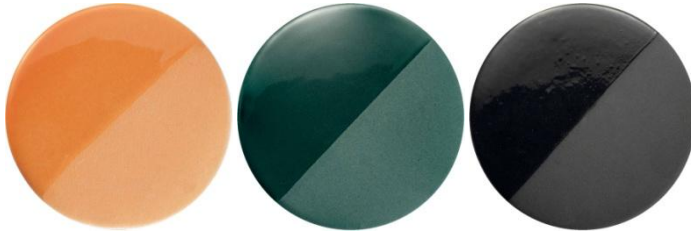

FERROLUCE

handmade light

CODE	C2001
COLLECTION	DECO'
DATE	19/12/19
REV.	00

SCHEDA TECNICA | DATA SHEET

MADE IN ITALY

FINITURE DISPONIBILI | AVAILABLE FINISHES

ARP

VEB

NEC

Ferroluce Srl

Production Department : Z.I. - via Armentaressa, 10 - Zip code: 34076 Romans d'Isonzo - Gorizia - ITALIA

Contacts: e-mail info@ferroluce.it - Tel. +39 0481 909541 - Fax +39 0481 909239