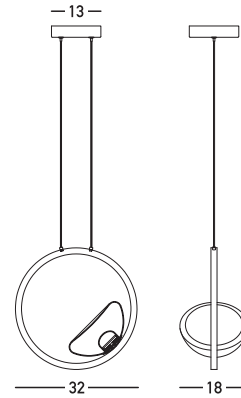

Product Data Sheet

Code 23028

Color: Gold Matt

Date: 13/11/2025
Zambelis Lights

Physical Specifications

| | |
|----------------|------------------------------|
| Luminaire Type | Indoor Single Pendant Lights |
| Color | Gold Matt |
| Material | Aluminium - Clear Glass |
| IP | 20 |
| Warranty | 3 Years |

Dimensions Reference

| | |
|--------------------|------------------------|
| Overall Dimensions | Ø: 32cm H: 18cm |
| Base | Ø: 13cm H: 3.5cm |
| Glass | Ø: 18cm H: 8cm |
| Cable & Wires | 200cm Cable Adjustable |
| Cutting Hole | None |
| Depth Required | None |

Packing Info

| | |
|--------------|---------------------------|
| Package Size | L: 51cm W: 28cm H: 14.5cm |
| Gross Weight | 2kg |

Product Description

Pendant LED Light 7W 3000K Triac
Gold Matt Aluminium Clear Glass