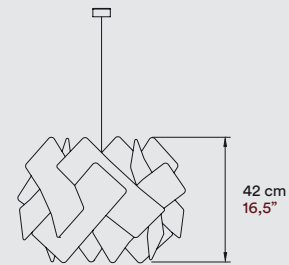

- **ESCAPE - SMALL & LARGE SUSPENSION**
33 Pale Rose Wood Veneer.
"La Monella" Jewellers.
Valencia, Spain.

ESCAPE

SUSPENSION

RAY POWER

SMALL

LARGE

MATERIALS & COMPONENTS

Wood Veneer Shade

Metal Tripod & Canopy

Electrical Cable
2 m drop 8 ft drop

LIGHT SOURCE

220 - 250V
Bulb E27

Class I

120 - 277V
Bulb E26 or GU24

FINISHES

WOOD VENEER