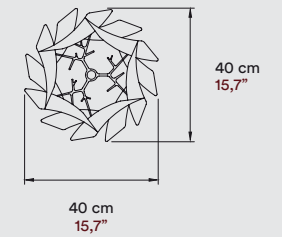

ESCAPE

SUSPENSION

RAY POWER

SMALL