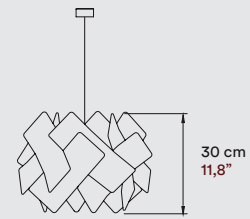

ESCAPE

SUSPENSION

RAY POWER

SMALL