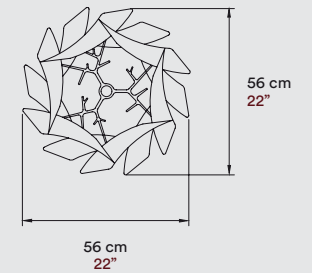

LARGE

MATERIALS & COMPONENTS

Wood Veneer Shade

Metal Tripod & Canopy

Electrical Cable
2 m drop 8 ft drop

LIGHT SOURCE

220 - 250V
Bulb E27

Class I

120 - 277V
Bulb E26 or GU24

FINISHES

WOOD VENEER

20 Ivory White	28 Blue
21 Natural Cherry	29 Grey
22 Natural Beech	30 Turquoise
24 Yellow	31 Chocolate
25 Orange	33 Pale Rose
26 Red	

AWARDS

Chicago