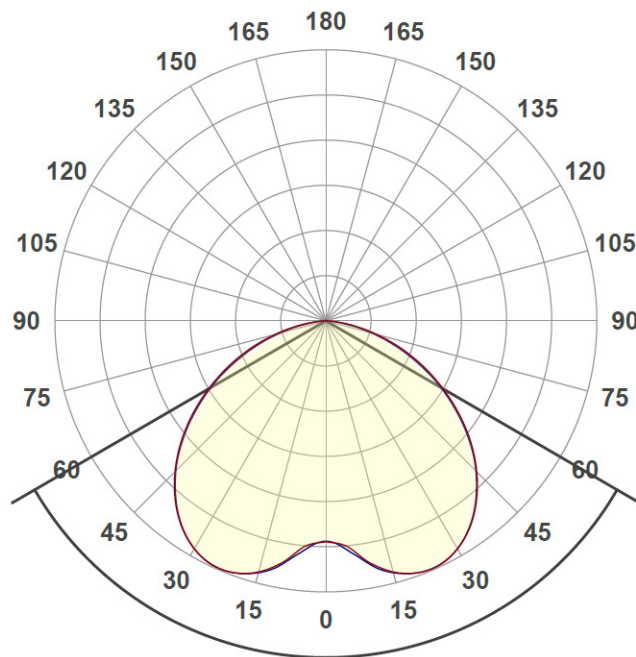

Como^{SC53} Space Copenhagen 2020

Subject of measurement

Product: Como SC53
Item number: 83512095
Tracking number: VT200813-003534

Tested light source

LED G4 1W - &Tradition
Light output: 100 lumen
Colour temperature (Kelvin): 2700K

Test Result

Beam angle: 119,8°
Intensity distribution - Polar

Measurements obtained

| | |
|---------------------|---------------|
| Light output | 60,8 lumen |
| Light efficiency | 61 lumen/Watt |
| IES file available | Yes |
| LDT files available | Yes |