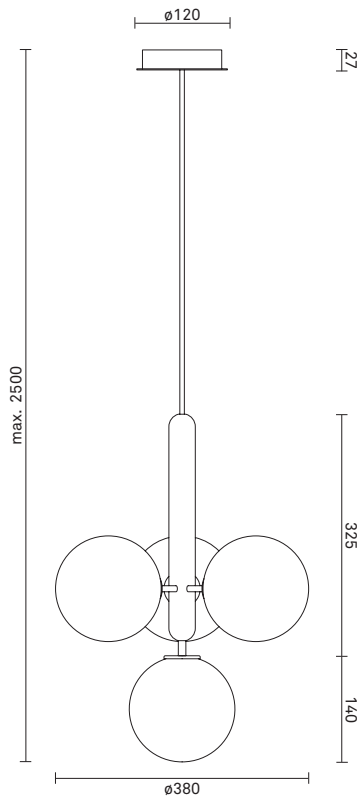

NUURA

MIIRA 4 Brass Optic

Design: Sofie Refer, 2020. EU-model.

Miira 4 in Brass finish with mouth-blown Optic Clear glass. Incl. Ceiling Plate.

The significant details of Miira are the fine curves and thin neck that gives a graceful appearance.

NUURA

TECHNICAL INFO

Product no.: 03040223

Type: Suspension - Indoor

Colour:

Glass: Optic Clear

Metal: Rock Grey

Cable: Black

Materials:

Anodized brass finish

Mouth-blown glass

Fabric covered cable

Dimensions:

ø380mm x 465mm

Ceiling plate: ø120mm x 50mm

Fabric cable - Length: 2500mm

Product weight:

Product incl. ceiling plate: 3079 g

Ceiling plate: 265 g

Packaging:

Dimensions: L: 570mm x W: 345mm x H: 185mm

Weight: 1077 g

Total weight incl. product: 4156 g

Number of parcels: 1