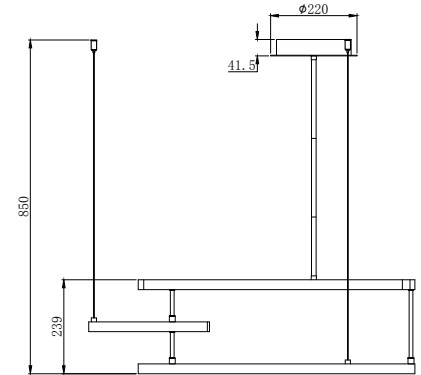

# Instruction

MOD054PL-L52B4K

MAX 52W  
2200 Lumen

Model: MOD054PL-L52B4K  
Collection: Technical  
Series: Line

Pendant Lamps