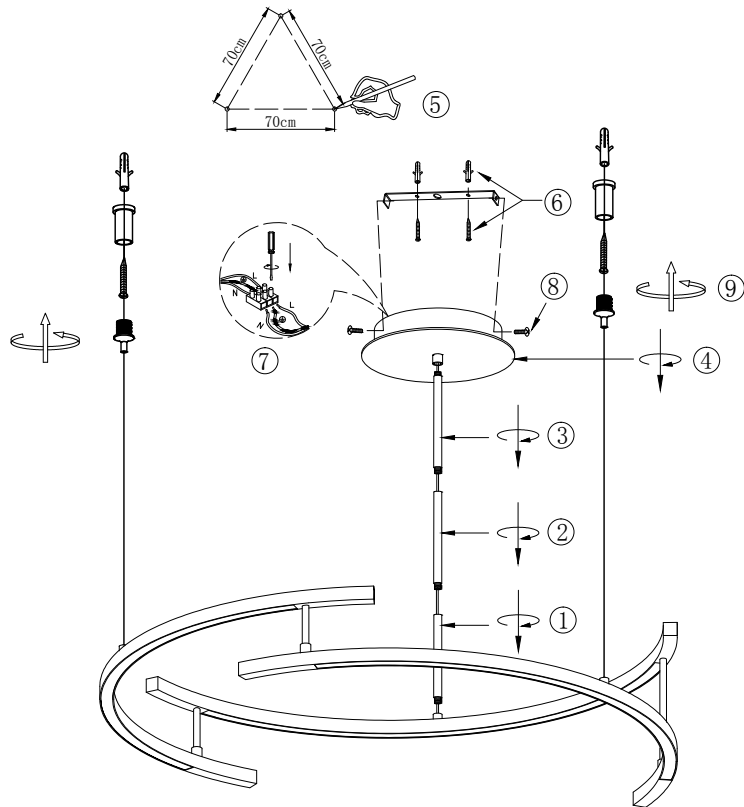

# Instruction

MOD054PL-L52B4K

MAX 52W  
2200 Lumen

Model: MOD054PL-L52B4K  
Collection: Technical  
Series: Line

Pendant Lamps