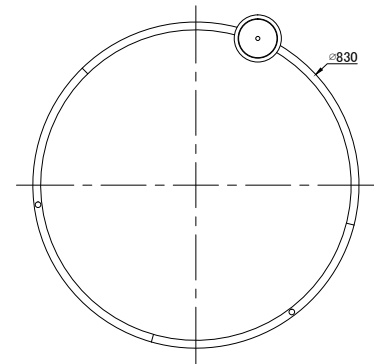

# Instruction

MOD054PL-L52B4K

MAX 52W  
2200 Lumen

Model: MOD054PL-L52B4K  
Collection: Technical  
Series: Line

Pendant Lamps