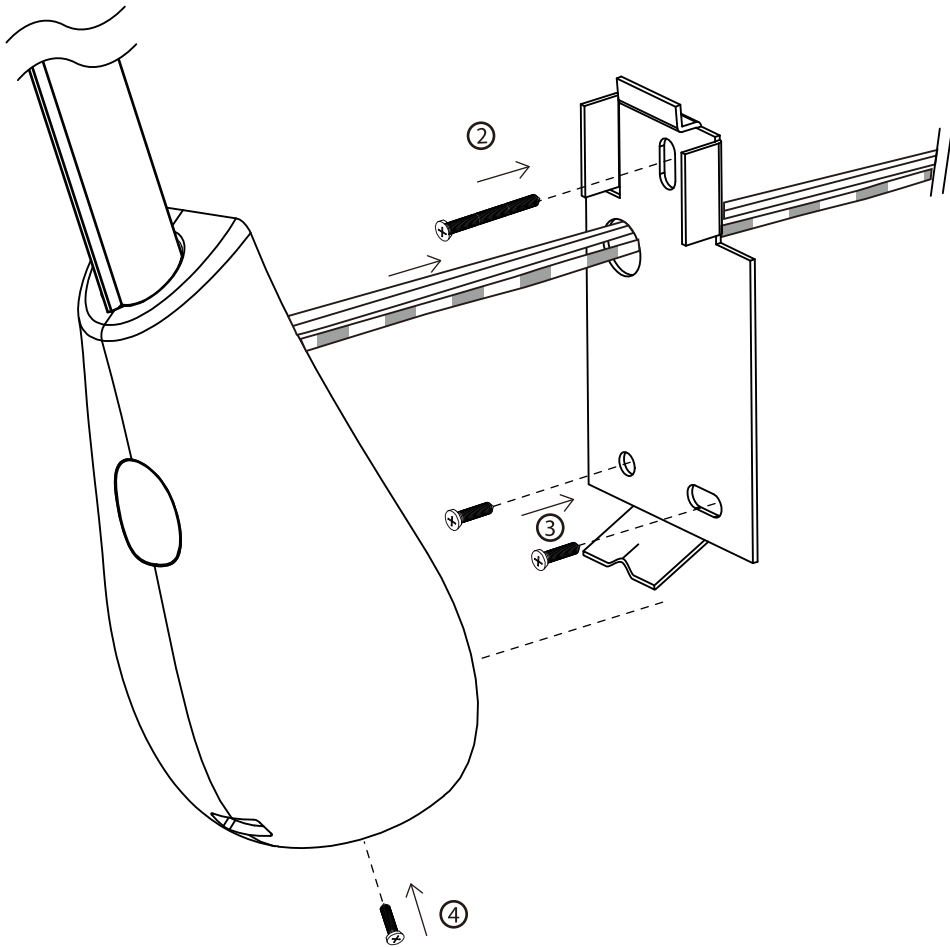

SAFETY WARNINGS

Installation should only be undertaken by a qualified electrical engineer. If using the connector block provided this will need to be inserted into the wall void. To remove the outer backplate, simply unscrew and detach flat plate from wall bracket.

Cobra Nude

INSTALLATION GUIDE FOR :

Cobra - 90 cm EU/UK

Cobra Nude - 45cm EU/UK

White - WC07819001
Brown - WC07819010

White - WC07813501
Black - WC07813502

innermost[®]

Cobra

by Innermost

innermost

INSTALLATION TEMPLATE FOR:
COBRA 90 CM UK/EU - WC078190XX
COBRA NUDE 45 CM UK/EU - WC078135XX

Cobra

by Innermost

220-240v . EU Installation

Cobra Nude 45 cm - Class 1 Ⓟ

innermost®

COBRA 90cm UK/EU - WC078190XX
COBRA NUDE 45cm UK/EU - WC078135XX