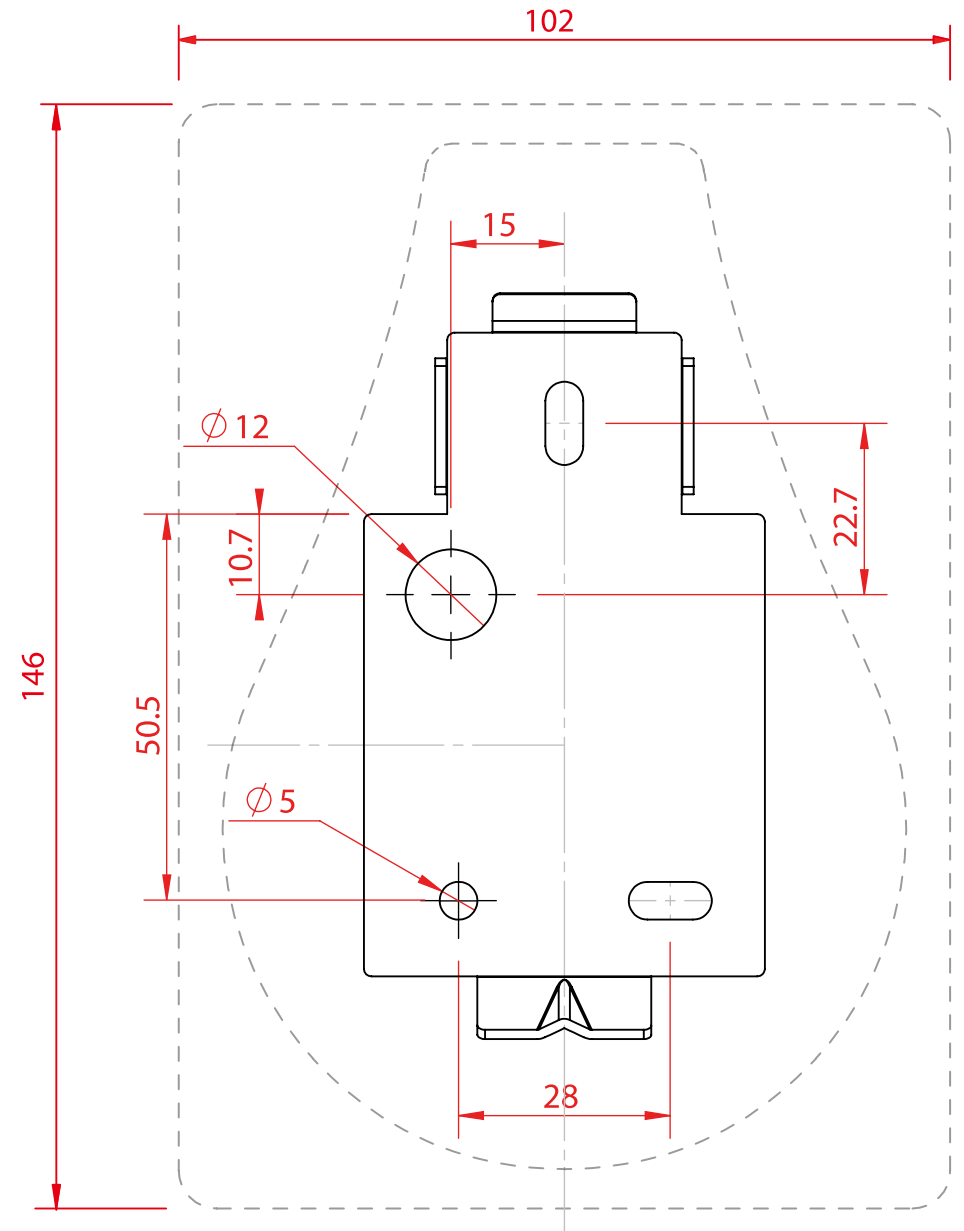

Cobra Nude

INSTALLATION GUIDE FOR :

Cobra - 90 cm EU/UK

Cobra Nude - 45cm EU/UK

White - WC07819001
Brown - WC07819010

White - WC07813501
Black - WC07813502

innermost[®]

Cobra

by Innermost

innermost

INSTALLATION TEMPLATE FOR:
COBRA 90 CM UK/EU - WC078190XX
COBRA NUDE 45 CM UK/EU - WC078135XX

Cobra

by Innermost

220-240v . EU Installation

Cobra Nude 45 cm - Class 1 Ⓟ

innermost®

COBRA 90cm UK/EU - WC078190XX
COBRA NUDE 45cm UK/EU - WC078135XX