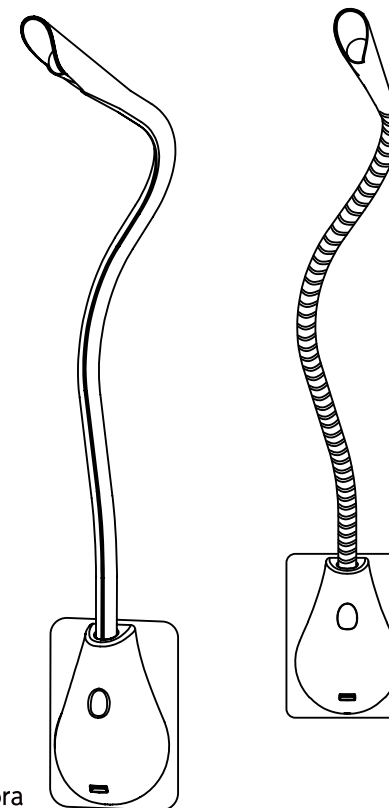

874/2012 

For further information, please contact: info@innermost.net

www.innermost.net

OXO Tower Wharf Bargehouse Street
London, SE1 9PH

ITG004.04.02

Cobra

by Innermost

Cobra

Cobra Nude

INSTALLATION GUIDE FOR :

Cobra - 90 cm EU/UK

Cobra Nude - 45cm EU/UK

White - WC07819001
Brown - WC07819010

White - WC07813501
Black - WC07813502

innermost[®]

Cobra