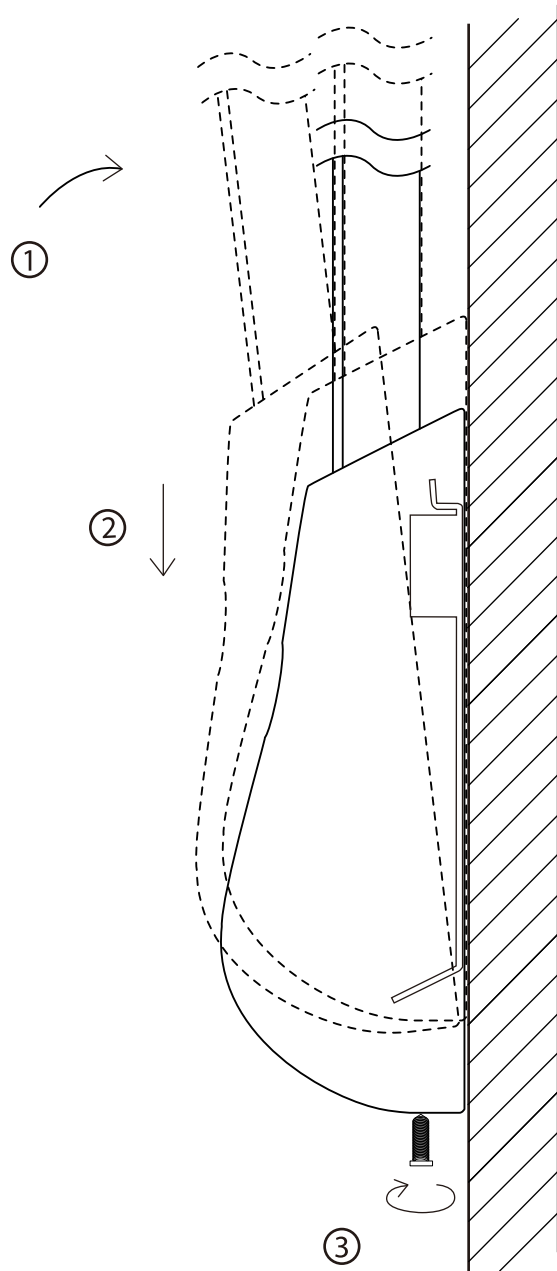

SAFETY WARNINGS

Installation should only be undertaken by a qualified electrical engineer. If using the connector block provided this will need to be inserted into the wall void. To remove the outer backplate, simply unscrew and detach flat plate from wall bracket.

Cobra Nude

INSTALLATION GUIDE FOR :

Cobra - 90 cm EU/UK

Cobra Nude - 45cm EU/UK

White - WC07819001
Brown - WC07819010

White - WC07813501
Black - WC07813502

innermost[®]

Cobra

by Innermost

innermost

INSTALLATION TEMPLATE FOR:
COBRA 90 CM UK/EU - WC078190XX
COBRA NUDE 45 CM UK/EU - WC078135XX

Cobra

by Innermost

220-240v . EU Installation

Cobra Nude 45 cm - Class 1 Ⓟ

innermost®

COBRA 90cm UK/EU - WC078190XX
COBRA NUDE 45cm UK/EU - WC078135XX