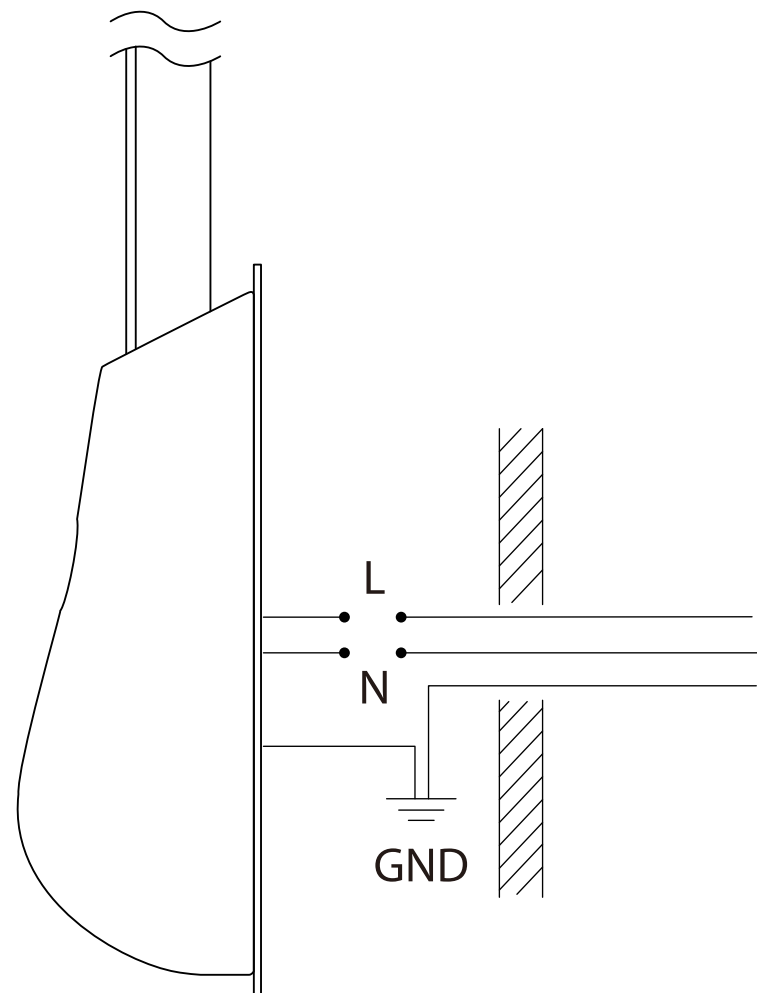

Cobra Nude

INSTALLATION GUIDE FOR :

Cobra - 90 cm EU/UK

Cobra Nude - 45cm EU/UK

White - WC07819001
Brown - WC07819010

White - WC07813501
Black - WC07813502

innermost[®]

Cobra

by Innermost

innermost

INSTALLATION TEMPLATE FOR:
COBRA 90 CM UK/EU - WC078190XX
COBRA NUDE 45 CM UK/EU - WC078135XX

Cobra

by Innermost

220-240v . EU Installation

Cobra Nude 45 cm - Class 1 Ⓟ

innermost®