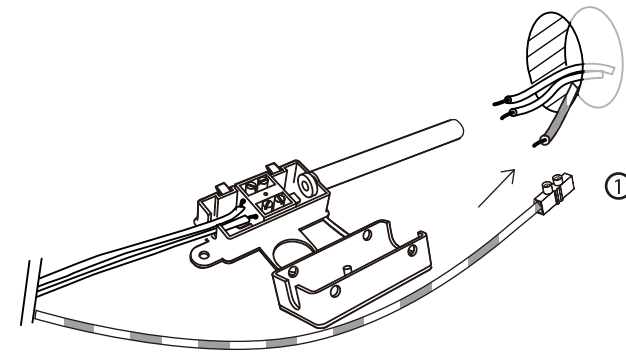

by Innermost

innermost

INSTALLATION TEMPLATE FOR:
COBRA 90 CM UK/EU - WC078190XX
COBRA NUDE 45 CM UK/EU - WC078135XX

Cobra

by Innermost

220-240v . EU Installation

Cobra Nude 45 cm - Class 1 Ⓟ

innermost®