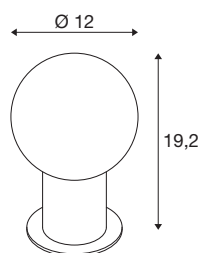

TECHNICAL DATA

Item no.	1007623
Socket	E14
Lamp	C35
Number of sockets	1
Lamps included	No
IP Code	IP 20
Impact resistance class	IK 02
Impact resistance	0.2 Joule
Assembly	Mobile
Primary nominal voltage	220-240V ~50/60Hz
Safety class	II
Wattage	6 W
Minimum ambient temperature	-20 °C
Maximum ambient temperature	40 °C
Color	brass
Height	19.2 cm
Diameter	12 cm
Net weight	0.68 kg
Gross weight	0.728 kg
BIG WHITE Page	443