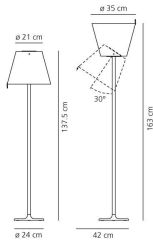

Melampo floor - Bronze Ecrù

Adrien Gardère

IP20     

LUMINAIRE

- Watt: **104W**
- Voltage: **220V-240V**
- Delivered lumens output: **967lm**
- CCT: **2800K**
- Efficiency: **58%**
- Efficacy: **9.3lm/W**
- CRI: **100**

Notes

Adjustable diffuser into three different positions.

PRODUCT CODE: 0123020A

FEATURES

- Article Code: **0123020A**
- Colour: **Natural**
- Installation: **Floor**
- Material: **Aluminium, zamak, silk satin fabric and technopolymer**
- Series: **Design Collection**
- Environment: **Indoor**
- Area contract: **Hospitality, Residential**
- Emission: **Diffused And Direct, indirect**
- design by: **Adrien Gardère**

DIMENSIONS

- Height: **cm 137**
- Diameter: **cm 35**
- Base Diameter: **cm 24**
- Max Extension Height: **cm 163**
- Inclination: **cm 30**
- Impact Resistance: **N/D**
- Glow Wire Test: **650°**

NOT INCLUDED SOURCES

- Category: **HALO**
- Number: **2**
- Watt: **57W**
- Socket: **E27**
- Color Rendering: **2800K**

ALTERNATIVE SOURCES

- Category: **LED RETROFIT**
- Number: **2**
- Watt: **8W**
- Socket: **E27**