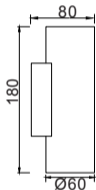

# Lindby

UOM:mm

**Art.-No.: 9626664**

2x GU10 LED

max. 10W

230V~50Hz

IP20

UK  
CA