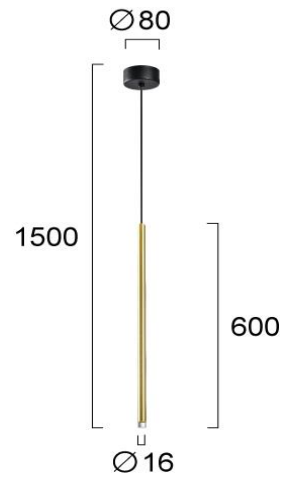

Product Datasheet

Code	4291101
Description	Pendant Light Gold Zenia
Family	ZENIA
Type	PENDANT
Type of Lamp	LED module
Watt	4W
Volt	220-240 VAC
Hertz	50-60 Hz
Class	Class I
IP	IP20
Environment	Indoor
Color	GOLD
Material	ALUMINIUM
Length	D:16
Height	H:1500
Width	h:600
Kelvin	3000K
Lumen	175 Lm
Beam Angle	Beam Angle 25* / CRI 80
Dimmable	Non-Dimmable