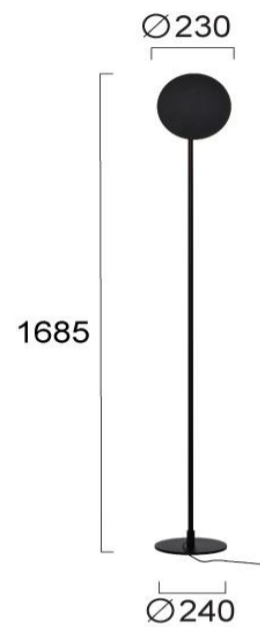

Product Datasheet

Code	4336200
Description	Floor Light Isabel
Family	ISABEL
Type	FLOOR
Type of Lamp	LED module
Watt	20W
Volt	220-240V AC
Hertz	50/60 Hz
Class	Class II
IP	IP20
Environment	Indoor
Color	BLACK
Material	ALUMINIUM/ACRYLIC
Length	D:230
Height	H:1685
Width	P:250
Kelvin	2700-3000K
Lumen	802Lm
Beam Angle	CRI 94
Dimmable	Dimmable