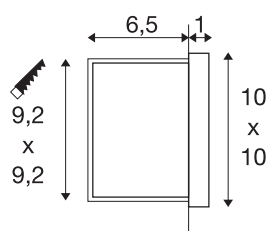

## CONCRETO EL

recessed wall light grey, 3.2W, 15lm, 3000K

A highly durable and striking design made from fashionable concrete: the rectangular CONCRETO EL wall-mounted light makes a strong statement in outdoor areas. The fixed LED emits a warm white light with 3000 Kelvin and offers an impressive service life of 50,000 hours. In addition, the grey concrete lamp has an IP65 protection class rating, which means it is ideally protected against dust and jets of water from all directions.

## TECHNICAL DATA

Item no.	1006407
IP Code	IP 65
Impact resistance class	IK 03
Impact resistance	0.35 Joule
Assembly	Recessed
Assembly details	Wall
Primary nominal voltage	100-240V ~50/60Hz
Secondary power / voltage	700 mA
Safety class	I
Wattage	3.2 W
Minimum ambient temperature	-20 °C
Maximum ambient temperature	50 °C
Number of luminaires at LS B16A	28
Number of luminaires at LS C16A	48
Level of inrush current	15 A
Duration of inrush current	300 µs
Stroboscopic effect (SVM)	0
Lumen	15 lm
Colour temperature	3000 Kelvin
Color	grey
CRI	80
LXXBXX data	L80B50

## Light Source

1319291	
---------	---

<b>Service life</b>	50000 h
<b>Risk Group</b>	1
<b>Width</b>	10 cm
<b>Height</b>	10 cm
<b>Depth</b>	7 cm
<b>Net weight</b>	0.52 kg
<b>Gross weight</b>	0.556 kg
<b>Shape of cut-out</b>	square
<b>Installation length</b>	9.2 cm
<b>Installation width</b>	9.2 cm
<b>Installation depth</b>	6.5 cm