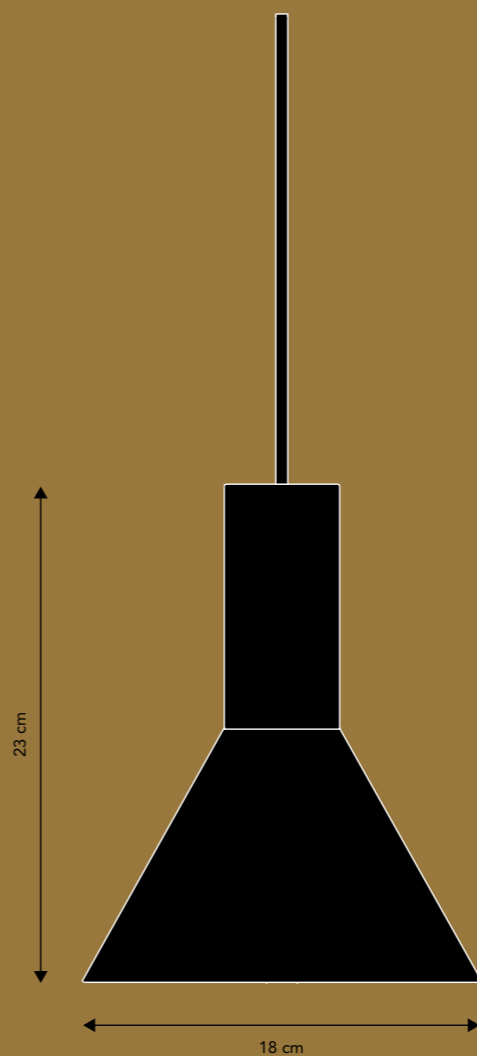

# LYSS.

Designer: Toni Rie

## PENDANT.

Materials:  
Metal plated  
Painted white inside

Cord:  
300 cm fabric (color as shade)

Ceiling canopy:  
ø10 cm x H2 cm. Metal. Color as shade

Socket/bulb (not incl.)  
E27 max. 25W  
Learn more about e.g. Kelvin, Lumen, Watt - see our homepage. [Click here.](#)