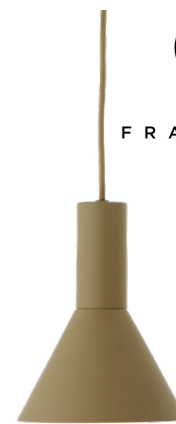

# LYSS.

Designer: Toni Rie

## PENDANT.

Materials:  
Metal plated  
Painted white inside

Cord:  
300 cm fabric (color as shade)

Ceiling canopy:  
ø10 cm x H2 cm. Metal. Color as shade

Socket/bulb (not incl.)  
E27 max. 25W  
Learn more about e.g. Kelvin, Lumen, Watt - see our homepage. [Click here.](#)

FRANSEN

Matt green: art.no. 123039

Matt almond: art.no. 123036

Matt light grey: art.no. 123037

Matt black: art.no. 123038