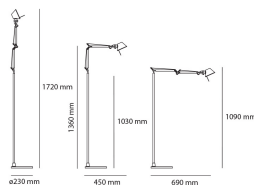

LUMINAIRE

- Watt: **9W**
- Voltage: **24V**
- Delivered lumens output: **461lm**
- CCT: **2700K**
- Efficiency: **63%**
- Efficacy: **51.17lm/W**
- CRI: **90**
- Dimmer Typology: **Microswitch Dimmer**

Notes

Complete lamp consists of body lamp + accessories

DESCRIPTION

The code is referred to the body lamp only

PRODUCT CODE: A0103W00

FEATURES

- Article Code: **A0103W00**
- Colour: **Aluminum**
- Installation: **Floor**
- Material: **Aluminium, steel**
- Series: **Design Collection**
- design by: **Michele De Lucchi, Giancarlo Fassina**

DIMENSIONS

- Height: **cm 109**
- Base Diameter: **cm 23**
- Max Extension Height: **cm 172**
- Max Extension Length: **cm 69**
- Glow Wire Test: **750°**

SOURCES INCLUDED

- Category: **Led**
- Number: **1**
- Watt: **9W**
- Color temperature (K): **2700K**
- CRI: **90**