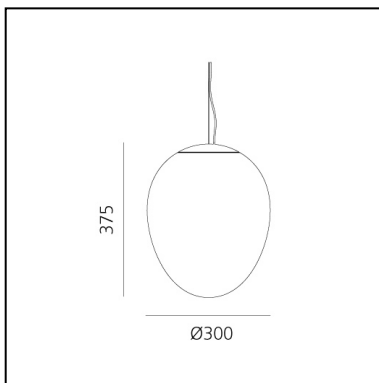

Stellar Nebula - M

BIG - Bjarke Ingels Group

IP20   Dimmbar: 

LUMINAIRE

- Watt: **18W**
- Lichtstrom (lm): **1750lm**
- CCT: **3000K**
- CRI: **90**
- Dimmable Typology: **Push**

BESCHREIBUNG

Stellar Nebula is a family of suspension lamps designed by BIG to interpret and enhance artisan glass blowing with innovative finishing techniques. Values, roles and limits of industrial and artisanal production are the core of this project idea, which aims to find a solution of industrial uniqueness. Three different sizes of blowing moulds generate pieces that are always unique. The glass that is created is then treated with an innovative dichroic finishing process. Artisan know-how and industrial innovation thus come together in the beauty of the material that enhances the magic of the interaction between glass and light.

ARTIKELNUMMER: 0152020A

FUNKTIONEN

- Artikelnummer: **0152020A**
- Farbe: **Iridescent**
- Installation: **Pendelleuchte**
- Serie: **Design Collection, 2021 Artemide Collection**
- design: **BIG - Bjarke Ingels Group**

DIMENSION

- Höhe: **cm 37.5**
- Breite: **cm 30**