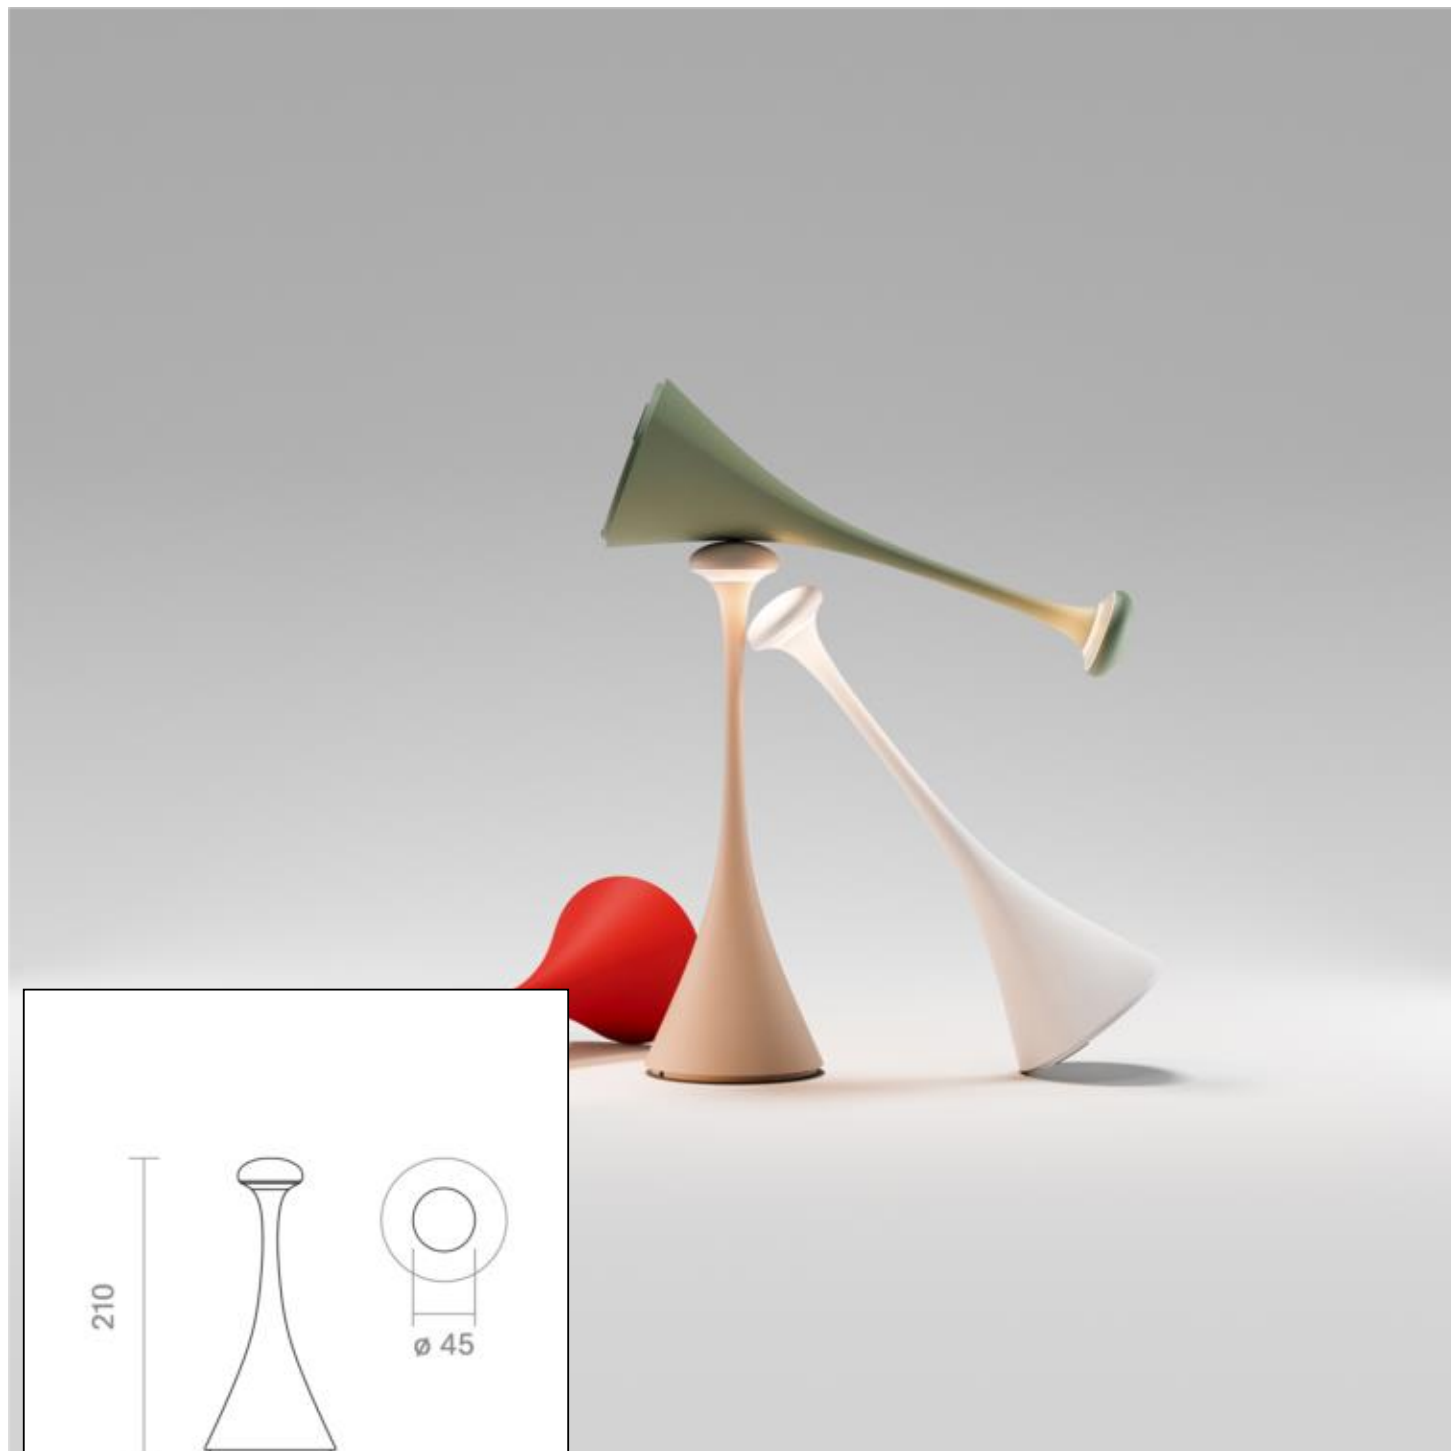

Datasheet
4541401

Akku-Tischleuchte Nudrop mini 210mm dünenbeige

Likeable extravagance: If the Sigor Nudrop did not give light, it would also pass as a sculpture or design object. With its organically curved shape and its sympathetic colors, it sets original accents in any interior. Powerful: Despite its compact form, it has enormous luminosity, with which it puts much larger lamps in its shadow. Versatile: thanks to its compact dimensions, the Nudrop fits anywhere, where there is little space: whether at a bistro table, at a fine meal with friends or when traveling in a hotel room. Stable: Narrow head, wide footprint: With the battery integrated battery in the base, the Nudrop has a secure footing everywhere.

Dimmable: yes

Recommended dimmer: www.sigor.de/dimmerliste

133 lm	luminous flux [lm]
1,80 Watt	rated power
2200/2700 K	colour temperature
Ra>85	colour rendering
5 sdcms	colour consistency
45°	beam angle
dünenbeige	Colour housing
IP54	type of protection
-20° - 40°C	temperature range in operation
	power factor
3,7 V AC	voltage
Hz	operating frequency
1000 mA	current
2 kWh/1000h	energy consumption
<1,0 s	warm-up time up to 60% of the full light output
<0.5 s	starting time
Ø 54.000 h	nominal life time
L70B50	rated life time L70/B50
0.7	lumen maintenance factor at the end of the nominal life

Spectral power distribution
in the range 180 - 800 nm

4541401

Akku-Tischleuchte Nudrop mini 210mm dünenbeige

Manual:

https://shop.sigor.de/media/pdf/4541401_manual.pdf

as of: 06.02.2024

Page: 2