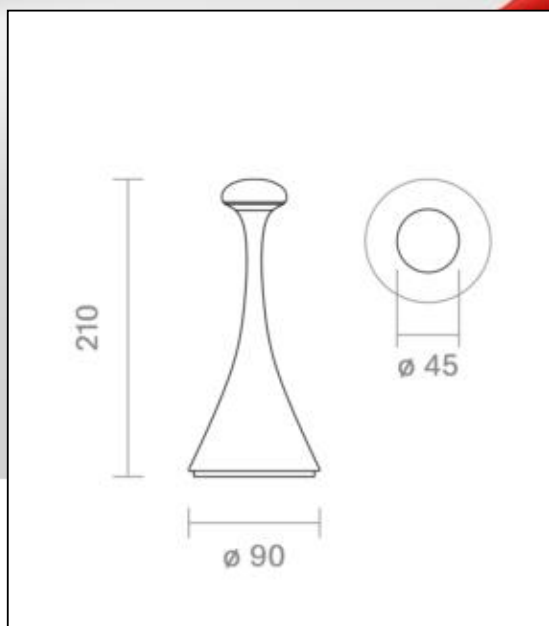

Datasheet
4541401

Akku-Tischleuchte Nudrop mini 210mm dünenbeige

Likeable extravagance: If the Sigor Nudrop did not give light, it would also pass as a sculpture or design object. With its organically curved shape and its sympathetic colors, it sets original accents in any interior. Powerful: Despite its compact form, it has enormous luminosity, with which it puts much larger lamps in its shadow. Versatile: thanks to its compact dimensions, the Nudrop fits anywhere, where there is little space: whether at a bistro table, at a fine meal with friends or when traveling in a hotel room. Stable: Narrow head, wide footprint: With the battery integrated battery in the base, the Nudrop has a secure footing everywhere.

Dimmable: yes

Recommended dimmer: www.sigor.de/dimmerliste

133 lm	luminous flux [lm]
1,80 Watt	rated power
2200/2700 K	colour temperature
Ra>85	colour rendering
5 sdcms	colour consistency
45°	beam angle
dünenbeige	Colour housing
IP54	type of protection
-20° - 40°C	temperature range in operation
	power factor
3,7 V AC	voltage
Hz	operating frequency
1000 mA	current
2 kWh/1000h	energy consumption
<1,0 s	warm-up time up to 60% of the full light output
<0.5 s	starting time
Ø 54.000 h	nominal life time
L70B50	rated life time L70/B50
0.7	lumen maintenance factor at the end of the nominal life

Spectral power distribution
in the range 180 - 800 nm

4541401

Akku-Tischleuchte Nudrop mini 210mm dünenbeige

Manual:

https://shop.sigor.de/media/pdf/4541401_manual.pdf

as of: 06.02.2024

Page: 2