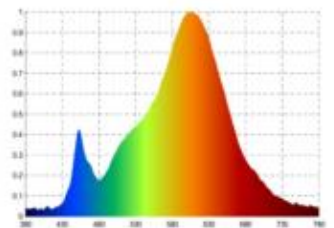

Datasheet
4541401

Akku-Tischleuchte Nudrop mini 210mm dünenbeige

Likeable extravagance: If the Sigor Nudrop did not give light, it would also pass as a sculpture or design object. With its organically curved shape and its sympathetic colors, it sets original accents in any interior. Powerful: Despite its compact form, it has enormous luminosity, with which it puts much larger lamps in its shadow. Versatile: thanks to its compact dimensions, the Nudrop fits anywhere, where there is little space: whether at a bistro table, at a fine meal with friends or when traveling in a hotel room. Stable: Narrow head, wide footprint: With the battery integrated battery in the base, the Nudrop has a secure footing everywhere.

Dimmable: yes

Recommended dimmer: www.sigor.de/dimmerliste

133 lm	luminous flux [lm]
1,80 Watt	rated power
2200/2700 K	colour temperature
Ra>85	colour rendering
5 sdcms	colour consistency
45°	beam angle
dünenbeige	Colour housing
IP54	type of protection
-20° - 40°C	temperature range in operation
	power factor
3,7 V AC	voltage
Hz	operating frequency
1000 mA	current
2 kWh/1000h	energy consumption
<1,0 s	warm-up time up to 60% of the full light output
<0.5 s	starting time
Ø 54.000 h	nominal life time
L70B50	rated life time L70/B50
0.7	lumen maintenance factor at the end of the nominal life

Spectral power distribution
in the range 180 - 800 nm

4541401

Akku-Tischleuchte Nudrop mini 210mm dünenbeige

Manual:

https://shop.sigor.de/media/pdf/4541401_manual.pdf

as of: 06.02.2024

Page: 2