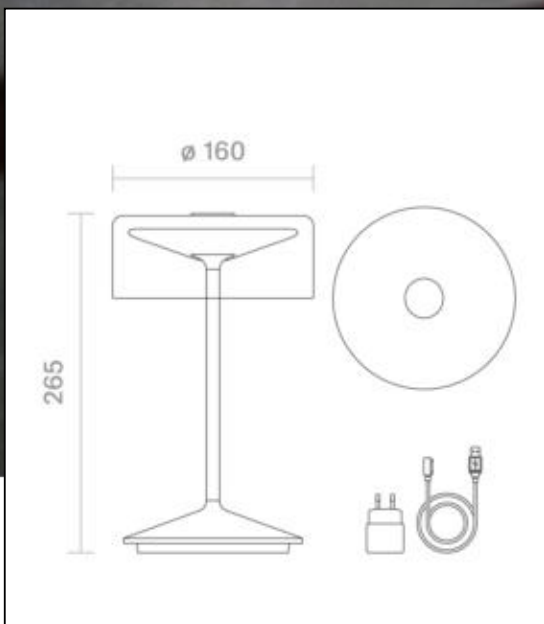

Weight: 820 g. Scope of delivery: light incl. 1.2 m magnetic charging cable and power supply unit.

Charging is done with easy-connect system at the base of the light.

Dimmable yes

Recommended dimmer: www.sigor.de/dimmerliste

161 lm	luminous flux [lm]
2,20 Watt	rated power
2200/2700 K	colour temperature
Ra>85	colour rendering
<5 sdcms	colour consistency
45°	beam angle

silberfarben	Colour housing
IP54	type of protection
-20° - 40°C	temperature range in operation

Spectral power distribution
in the range 180 - 800 nm

4525801

Akku-Glasleuchte Numotion 265mm silberfarben

Manual:

https://shop.sigor.de/media/pdf/4525801_manual.pdf

as of: 08.09.2023

Page: 2