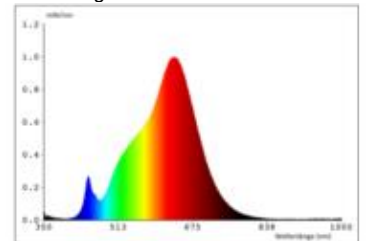

Datasheet
4525801

Akku-Glasleuchte Numotion 265mm silberfarben

Emotion in motion: The dimmable battery table lamp in retro look with high-quality glass shade. It always provides a cozy ambience with its indirect, warm light.

Additional information:

Material/surface: aluminum matt anodized for outdoor use.

Charging time: 5 - 7 h. Light duration: up to 12 h.

Battery: Li-Ion with 4.400 mAh capacity.

Control: touch switch, dimmable.

Weight: 820 g. Scope of delivery: light incl. 1.2 m magnetic charging cable and power supply unit.

Charging is done with easy-connect system at the base of the light.

Dimmable yes

Recommended dimmer: www.sigor.de/dimmerliste

161 lm	luminous flux [lm]
2,20 Watt	rated power
2200/2700 K	colour temperature
Ra>85	colour rendering
<5 sdcms	colour consistency
45°	beam angle

silberfarben	Colour housing
IP54	type of protection
-20° - 40°C	temperature range in operation

5 V AC	power factor
Hz	voltage
1 mA	operating frequency
3 kWh/1000h	current
<1.0 s	energy consumption
<0.5 s	warm-up time up to 60% of the full light output
	starting time

Ø 25.000 h	nominal life time
L70B50	rated life time L70/B50
0.7	lumen maintenance factor at the end of the nominal life

Spectral power distribution
in the range 180 - 800 nm