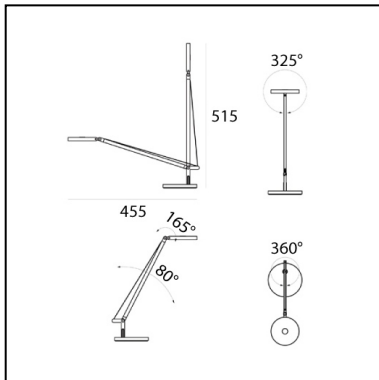

Demetra Micro Table - 3000K - White

Naoto Fukasawa

IP20    Dimmbar: 

LUMINAIRE

- Watt: **6W**
- Spannung (V): **100-240V**
- Lichtstrom (lm): **257lm**
- CCT: **3000K**
- Efficiency: **49%**
- Efficacy: **42.82lm/W**
- CRI: **90**
- Dimmer Typology: **Microswitch Dimmer**

BESCHREIBUNG

Demetra micro, in the table and wall version with arm, offers the same freedom of the traditional version, i.e. utmost flexibility in directing light across space. While its power and flow are just slightly reduced compared to the classical version, it has all the same pluses in terms of operation and lighting performance: warm light tone very high CRI 90 light quality maximum performance Dimmable with microswitch located on the appliance's head, it emits warm light with a very high colour yield (CRI 90) Its dimension is therefore minimized to fit into the smallest spaces and to expand the range of potential applications of the entire Demetra family, ideal for work and hospitality locations, as well as for home use.

ARTIKELNUMMER: 1747020A

FUNKTIONEN

- Artikelnummer: **1747020A**
- Farbe: **Weiß**
- Installation: **Tischleuchte**
- Material: **aluminium, technopolymer, zamak**
- Serie: **Design Collection**
- Anwendungsbereich: **Innenbeleuchtung**
- Lichtverteilung: **Direct**
- design: **Naoto Fukasawa**

DIMENSION

- Länge: **cm 13**
- Breite: **cm 12**
- Höhe: **cm 14**
- Breite: **cm 10**
- Durchmesser Fuß: **cm 12**
- Max Erweiterungslänge: **cm 51**
- Max Erweiterungsbreite: **cm 48**
- Glühdrahttest: **750°**