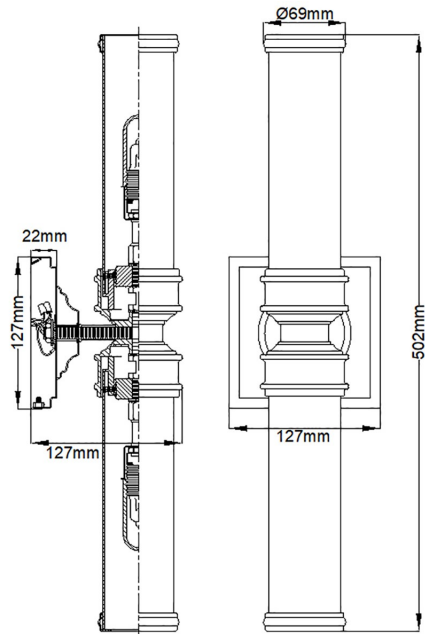

PAYNE

2 Light Wall Light

SKU: FE-PAYNE2-BATH

DIMENSIONS

WIDTH	127mm
HEIGHT	502mm
DEPTH	127mm

MOUNTING / INSTALLATION

INTERIOR/EXTERIOR	Interior / Bathroom
IP RATING	IP44
BACKPLATE DIMENSIONS	H: 127mm W: 127mm D: 22mm

CARTON INFORMATION

BOX DIMENSIONS	32cm x 20cm x 26cm
BOX CUBIC METRES	0.0166
GROSS WEIGHT (kg)	2.3kg
NET WEIGHT (kg)	2.07kg

DETAILS

MATERIAL	Mild Steel, Glass
FINISH	Polished Chrome
GLASS/SHADE	GS591
PRODUCT TYPE	Wall Light