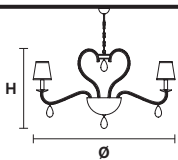

Table lamp

Standard chain for all chandeliers

NOBLESSE 12

Chandelier

TECHNICAL INFORMATION		SHADE
Ø	115 cm / 45.28"	SHA-BD/14/IV
H	72 cm / 28.35"	SHA-BD/14/WH
12×E12×40W max (not included)		

NOBLESSE 8

Chandelier

TECHNICAL INFORMATION		SHADE
Ø	86 cm / 33.86"	SHA-BD/14/IV
H	62 cm / 24.41"	SHA-BD/14/WH
8×E12×40 W max (not included)		

NOBLESSE 6

Chandelier

TECHNICAL INFORMATION		SHADE
Ø	76 cm / 29.92"	SHA-BD/14/IV
H	62 cm / 24.41"	SHA-BD/14/WH
6×E12×40 W max (not included)		

NOBLESSE PL6

Ceiling

CE

TECHNICAL INFORMATION

Ø 62 cm / 24.41"
H 30 cm / 11.81"

6×E12×40 W max
(not included)

NOBLESSE A4

Applique