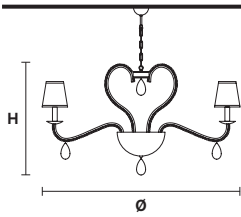

Chandelier

TECHNICAL INFORMATION		SHADE
Ø	115 cm / 45.28"	SHA-BD/14/IV
H	72 cm / 28.35"	SHA-BD/14/WH
.....		
	12×E14×40W max	
USA	12×E12×40W max	
	(not included)	

NOBLESSE 8

Chandelier

TECHNICAL INFORMATION		SHADE
Ø	86 cm / 33.86"	SHA-BD/14/IV
H	62 cm / 24.41"	SHA-BD/14/WH
.....		
	8×E14×40W max	
USA	8×E12×40 W max	
	(not included)	

NOBLESSE 6

Chandelier

TECHNICAL INFORMATION		SHADE
Ø	76 cm / 29.92"	SHA-BD/14/IV
H	62 cm / 24.41"	SHA-BD/14/WH
.....		
	6×E14×40 W max	
USA	6×E12×40 W max	
	(not included)	

NOBLESSE PL6

Ceiling

CE

TECHNICAL INFORMATION

Ø 62 cm / 24.41"

H 30 cm / 11.81"

6×E14×40 W max

USA 6×E12×40 W max
(not included)

NOBLESSE A4

Applique

TECHNICAL INFORMATION

L 50 cm / 19.69"
SP 24 cm / 9.45"
H 48 cm / 18.90"