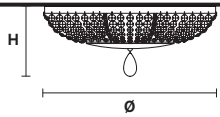

Table lamp

Standard chain for all chandeliers

NOBLESSE 12

Chandelier

TECHNICAL INFORMATION		SHADE
Ø	115 cm / 45.28"	SHA-BD/14/IV
H	72 cm / 28.35"	SHA-BD/14/WH
12×E12×40W max (not included)		

NOBLESSE 8

Chandelier

TECHNICAL INFORMATION		SHADE
Ø	86 cm / 33.86"	SHA-BD/14/IV
H	62 cm / 24.41"	SHA-BD/14/WH
8×E12×40 W max (not included)		

NOBLESSE 6

Chandelier

TECHNICAL INFORMATION		SHADE
Ø	76 cm / 29.92"	SHA-BD/14/IV
H	62 cm / 24.41"	SHA-BD/14/WH
6×E12×40 W max (not included)		

NOBLESSE PL6

Ceiling

CE

TECHNICAL INFORMATION

Ø 62 cm / 24.41"
H 30 cm / 11.81"

6×E12×40 W max
(not included)

NOBLESSE A4

Applique