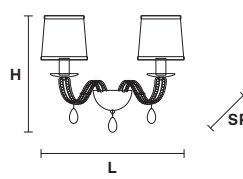

TECHNICAL INFORMATION		SHADE
Ø	86 cm / 33.86"	SHA-BD/14/IV
H	62 cm / 24.41"	SHA-BD/14/WH
8×E12×40 W max (not included)		

NOBLESSE 6

Chandelier

TECHNICAL INFORMATION		SHADE
Ø	76 cm / 29.92"	SHA-BD/14/IV
H	62 cm / 24.41"	SHA-BD/14/WH
6×E12×40 W max (not included)		

NOBLESSE PL6

Ceiling

CE

TECHNICAL INFORMATION

Ø 62 cm / 24.41"
H 30 cm / 11.81"

6×E12×40 W max
(not included)

NOBLESSE A4

Applique

TECHNICAL INFORMATION

L 50 cm / 19.69"
SP 24 cm / 9.45"
H 48 cm / 18.90"

SHADE

SHA-BD/14/IV
 SHA-BD/14/WH

4×E12×40 W max
 (not included)

NOBLESSE A2

Applique

TECHNICAL INFORMATION

L 46 cm / 17.94"
SP 18 cm / 7.02"
H 40 cm / 15.60"

SHADE

SHA-BD/14/IV
 SHA-BD/14/
 WH

2×E12×40 W max
 (not included)

NOBLESSE TL1G

Table lamp

TECHNICAL INFORMATION

Ø 40 cm / 15.75"
H 85 cm / 33.46"