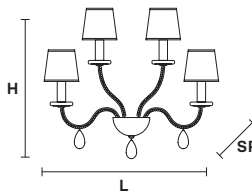

NOBLESSE 6

Chandelier

TECHNICAL INFORMATION		SHADE
Ø	76 cm / 29.92"	SHA-BD/14/IV
H	62 cm / 24.41"	SHA-BD/14/WH
.....		
	6×E14×40 W max	
USA	6×E12×40 W max	
	(not included)	

NOBLESSE PL6

Ceiling

CE

TECHNICAL INFORMATION

Ø 62 cm / 24.41"

H 30 cm / 11.81"

6×E14×40 W max

USA 6×E12×40 W max
(not included)

NOBLESSE A4

Applique

TECHNICAL INFORMATION

L 50 cm / 19.69"
SP 24 cm / 9.45"
H 48 cm / 18.90"

USA 4×E12×40 W max
 (not included)

SHADE
 SHA-BD/14/IV
 SHA-BD/14/WH

NOBLESSE A2

Applique

TECHNICAL INFORMATION

L 46 cm / 17.94"
SP 18 cm / 7.02"
H 40 cm / 15.60"

USA 2×E14×40 W max
 2×E12×40 W max
 (not included)

SHADE
 SHA-BD/14/IV
 SHA-BD/14/
 WH

NOBLESSE TL1G

Table lamp

TECHNICAL INFORMATION

Ø 40 cm / 15.75"
H 85 cm / 33.46"

USA 1×E27×60 W max
 1×E26×60 W max
 (not included)

SHADE
 SHA-BD/40/IV
 SHA-BD/40/WH

NOBLESSE TL1P