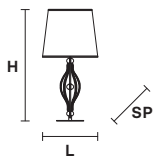

TECHNICAL INFORMATION

L 50 cm / 19.69"
SP 24 cm / 9.45"
H 48 cm / 18.90"

SHADE

SHA-BD/14/IV
 SHA-BD/14/WH

4×E12×40 W max
 (not included)

NOBLESSE A2

Applique

TECHNICAL INFORMATION

L 46 cm / 17.94"
SP 18 cm / 7.02"
H 40 cm / 15.60"

SHADE

SHA-BD/14/IV
 SHA-BD/14/
 WH

2×E12×40 W max
 (not included)

NOBLESSE TL1G

Table lamp

TECHNICAL INFORMATION

Ø 40 cm / 15.75"
H 85 cm / 33.46"