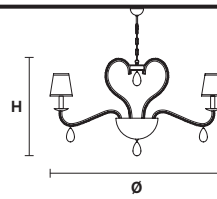

Chandelier

TECHNICAL INFORMATION		SHADE
Ø	115 cm / 45.28"	SHA-BD/14/IV
H	72 cm / 28.35"	SHA-BD/14/WH
.....		
	12×E14×40W max	
USA	12×E12×40W max	
	(not included)	

NOBLESSE 8

Chandelier

TECHNICAL INFORMATION		SHADE
Ø	86 cm / 33.86"	SHA-BD/14/IV
H	62 cm / 24.41"	SHA-BD/14/WH
.....		
	8×E14×40W max	
USA	8×E12×40 W max	
	(not included)	

NOBLESSE 6

Chandelier

TECHNICAL INFORMATION		SHADE
Ø	76 cm / 29.92"	SHA-BD/14/IV
H	62 cm / 24.41"	SHA-BD/14/WH
.....		
	6×E14×40 W max	
USA	6×E12×40 W max	
	(not included)	

NOBLESSE PL6

Ceiling

CE

TECHNICAL INFORMATION

Ø 62 cm / 24.41"

H 30 cm / 11.81"

6×E14×40 W max

USA 6×E12×40 W max
(not included)

NOBLESSE A4

Applique

TECHNICAL INFORMATION

L 50 cm / 19.69"
SP 24 cm / 9.45"
H 48 cm / 18.90"