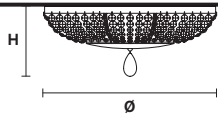

Chandelier

TECHNICAL INFORMATION		SHADE
Ø	115 cm / 45.28"	SHA-BD/14/IV
H	72 cm / 28.35"	SHA-BD/14/WH
.....		
	12×E14×40W max	
USA	12×E12×40W max	
	(not included)	

NOBLESSE 8

Chandelier

TECHNICAL INFORMATION		SHADE
Ø	86 cm / 33.86"	SHA-BD/14/IV
H	62 cm / 24.41"	SHA-BD/14/WH
.....		
	8×E14×40W max	
USA	8×E12×40 W max	
	(not included)	

NOBLESSE 6

Chandelier

TECHNICAL INFORMATION		SHADE
Ø	76 cm / 29.92"	SHA-BD/14/IV
H	62 cm / 24.41"	SHA-BD/14/WH
.....		
	6×E14×40 W max	
USA	6×E12×40 W max	
	(not included)	

NOBLESSE PL6

Ceiling

CE

TECHNICAL INFORMATION

Ø 62 cm / 24.41"

H 30 cm / 11.81"

6×E14×40 W max

USA 6×E12×40 W max
(not included)

NOBLESSE A4

Applique

TECHNICAL INFORMATION

L 50 cm / 19.69"
SP 24 cm / 9.45"
H 48 cm / 18.90"

USA 4×E12×40 W max
 (not included)

SHADE
 SHA-BD/14/IV
 SHA-BD/14/WH

NOBLESSE A2

Applique

TECHNICAL INFORMATION

L 46 cm / 17.94"
SP 18 cm / 7.02"
H 40 cm / 15.60"

USA 2×E14×40 W max
 2×E12×40 W max
 (not included)