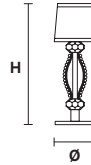

NOBLESSE PL6

Ceiling

CE

TECHNICAL INFORMATION

Ø 62 cm / 24.41"
H 30 cm / 11.81"

6×E12×40 W max
(not included)

NOBLESSE A4

Applique

TECHNICAL INFORMATION

L 50 cm / 19.69"
SP 24 cm / 9.45"
H 48 cm / 18.90"

SHADE

SHA-BD/14/IV
 SHA-BD/14/WH

4×E12×40 W max
 (not included)

NOBLESSE A2

Applique

TECHNICAL INFORMATION

L 46 cm / 17.94"
SP 18 cm / 7.02"
H 40 cm / 15.60"

SHADE

SHA-BD/14/IV
 SHA-BD/14/
 WH

2×E12×40 W max
 (not included)

NOBLESSE TL1G

Table lamp

TECHNICAL INFORMATION

Ø 40 cm / 15.75"
H 85 cm / 33.46"

SHADE

SHA-BD/40/IV
 SHA-BD/40/WH

1×E26×60 W max
 (not included)

NOBLESSE TL1P

Table lamp

TECHNICAL INFORMATION

Ø 14 cm / 5.51"
H 38 cm / 14.96"

SHADE