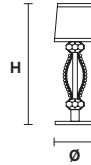

Ø 62 cm / 24.41"

H 30 cm / 11.81"

6×E14×40 W max

USA 6×E12×40 W max
(not included)

NOBLESSE A4

Applique

TECHNICAL INFORMATION

L 50 cm / 19.69"
SP 24 cm / 9.45"
H 48 cm / 18.90"

USA 4×E12×40 W max
 (not included)

SHADE
 SHA-BD/14/IV
 SHA-BD/14/WH

NOBLESSE A2

Applique

TECHNICAL INFORMATION

L 46 cm / 17.94"
SP 18 cm / 7.02"
H 40 cm / 15.60"

USA 2×E14×40 W max
 2×E12×40 W max
 (not included)

SHADE
 SHA-BD/14/IV
 SHA-BD/14/
 WH

NOBLESSE TL1G

Table lamp

TECHNICAL INFORMATION

Ø 40 cm / 15.75"
H 85 cm / 33.46"

USA 1×E27×60 W max
 1×E26×60 W max
 (not included)

SHADE
 SHA-BD/40/IV
 SHA-BD/40/WH

NOBLESSE TL1P

Table lamp

TECHNICAL INFORMATION

Ø 14 cm / 5.51"
H 38 cm / 14.96"

USA 1×E14×40 W max
 1×E12×40 W max
 (not included)

SHADE
 SHA-BD/14/IV
 SHA-BD/14/WH

NOBLESSE STL2

Floor lamp

TECHNICAL INFORMATION