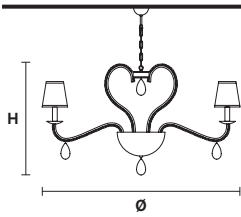

Ø 33 cm / 12.99"
H 180 cm / 70.87"

USA 2×R7s×100 W max
 2×R7s×100 W max
 (not included)

Il telaio in metallo verniciato è decorato da perle di vetro trasparente. Paralumi in tessuto shantung. Pendagli in foglia oro o argento.

Table lamp

Standard chain for all chandeliers

NOBLESSE 12

Chandelier

TECHNICAL INFORMATION		SHADE
Ø	115 cm / 45.28"	SHA-BD/14/IV
H	72 cm / 28.35"	SHA-BD/14/WH
12×E12×40W max (not included)		

NOBLESSE 8

Chandelier

TECHNICAL INFORMATION		SHADE
Ø	86 cm / 33.86"	SHA-BD/14/IV
H	62 cm / 24.41"	SHA-BD/14/WH
8×E12×40 W max (not included)		

NOBLESSE 6

Chandelier

TECHNICAL INFORMATION		SHADE
Ø	76 cm / 29.92"	SHA-BD/14/IV
H	62 cm / 24.41"	SHA-BD/14/WH
6×E12×40 W max (not included)		

NOBLESSE PL6

Ceiling

CE

TECHNICAL INFORMATION

Ø 62 cm / 24.41"
H 30 cm / 11.81"

6×E12×40 W max
(not included)

NOBLESSE A4

Applique