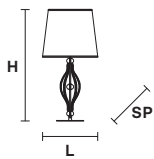

Ø 62 cm / 24.41"

H 30 cm / 11.81"

6×E14×40 W max

USA 6×E12×40 W max
(not included)

NOBLESSE A4

Applique

TECHNICAL INFORMATION

L 50 cm / 19.69"
SP 24 cm / 9.45"
H 48 cm / 18.90"

USA 4×E12×40 W max
 (not included)

SHADE
 SHA-BD/14/IV
 SHA-BD/14/WH

NOBLESSE A2

Applique

TECHNICAL INFORMATION

L 46 cm / 17.94"
SP 18 cm / 7.02"
H 40 cm / 15.60"

USA 2×E14×40 W max
 2×E12×40 W max
 (not included)

SHADE
 SHA-BD/14/IV
 SHA-BD/14/
 WH

NOBLESSE TL1G

Table lamp

TECHNICAL INFORMATION

Ø 40 cm / 15.75"
H 85 cm / 33.46"

USA 1×E27×60 W max
 1×E26×60 W max
 (not included)

SHADE
 SHA-BD/40/IV
 SHA-BD/40/WH

NOBLESSE TL1P