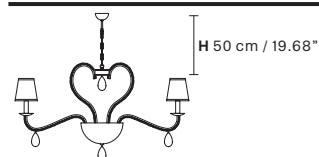

Standard chain for all chandeliers