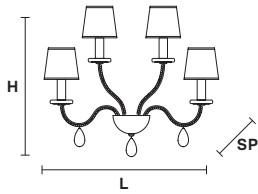

TECHNICAL INFORMATION		SHADE
Ø	86 cm / 33.86"	SHA-BD/14/IV
H	62 cm / 24.41"	SHA-BD/14/WH
8×E12×40 W max (not included)		

NOBLESSE 6

Chandelier

TECHNICAL INFORMATION		SHADE
Ø	76 cm / 29.92"	SHA-BD/14/IV
H	62 cm / 24.41"	SHA-BD/14/WH
6×E12×40 W max (not included)		

NOBLESSE PL6

Ceiling

CE

TECHNICAL INFORMATION

Ø 62 cm / 24.41"
H 30 cm / 11.81"

6×E12×40 W max
(not included)

NOBLESSE A4

Applique

TECHNICAL INFORMATION

L 50 cm / 19.69"
SP 24 cm / 9.45"
H 48 cm / 18.90"

SHADE

SHA-BD/14/IV
 SHA-BD/14/WH

4×E12×40 W max
 (not included)

NOBLESSE A2

Applique

TECHNICAL INFORMATION

L 46 cm / 17.94"
SP 18 cm / 7.02"
H 40 cm / 15.60"

SHADE

SHA-BD/14/IV
 SHA-BD/14/
 WH

2×E12×40 W max
 (not included)

NOBLESSE TL1G

Table lamp

TECHNICAL INFORMATION

Ø 40 cm / 15.75"
H 85 cm / 33.46"