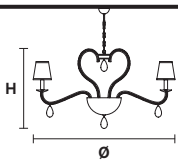

Chandelier

TECHNICAL INFORMATION		SHADE
Ø	115 cm / 45.28"	SHA-BD/14/IV
H	72 cm / 28.35"	SHA-BD/14/WH
.....		
	12×E14×40W max	
USA	12×E12×40W max	
	(not included)	

NOBLESSE 8

Chandelier

TECHNICAL INFORMATION		SHADE
Ø	86 cm / 33.86"	SHA-BD/14/IV
H	62 cm / 24.41"	SHA-BD/14/WH
.....		
	8×E14×40W max	
USA	8×E12×40 W max	
	(not included)	

NOBLESSE 6

Chandelier

TECHNICAL INFORMATION		SHADE
Ø	76 cm / 29.92"	SHA-BD/14/IV
H	62 cm / 24.41"	SHA-BD/14/WH
.....		
	6×E14×40 W max	
USA	6×E12×40 W max	
	(not included)	

NOBLESSE PL6

Ceiling

CE

TECHNICAL INFORMATION

Ø 62 cm / 24.41"

H 30 cm / 11.81"

6×E14×40 W max

USA 6×E12×40 W max
(not included)

NOBLESSE A4

Applique

TECHNICAL INFORMATION

L 50 cm / 19.69"
SP 24 cm / 9.45"
H 48 cm / 18.90"