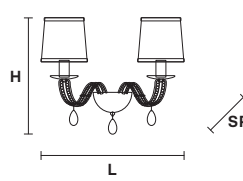

NOBLESSE 6

Chandelier

TECHNICAL INFORMATION		SHADE
Ø	76 cm / 29.92"	SHA-BD/14/IV
H	62 cm / 24.41"	SHA-BD/14/WH
.....		
	6×E14×40 W max	
USA	6×E12×40 W max	
	(not included)	

NOBLESSE PL6

Ceiling

CE

TECHNICAL INFORMATION

Ø 62 cm / 24.41"

H 30 cm / 11.81"

6×E14×40 W max

USA 6×E12×40 W max
(not included)

NOBLESSE A4

Applique

TECHNICAL INFORMATION

L 50 cm / 19.69"
SP 24 cm / 9.45"
H 48 cm / 18.90"

USA 4×E12×40 W max
 (not included)

SHADE
 SHA-BD/14/IV
 SHA-BD/14/WH

NOBLESSE A2

Applique

TECHNICAL INFORMATION

L 46 cm / 17.94"
SP 18 cm / 7.02"
H 40 cm / 15.60"

USA 2×E14×40 W max
 2×E12×40 W max
 (not included)

SHADE
 SHA-BD/14/IV
 SHA-BD/14/
 WH

NOBLESSE TL1G

Table lamp

TECHNICAL INFORMATION

Ø 40 cm / 15.75"
H 85 cm / 33.46"

USA 1×E27×60 W max
 1×E26×60 W max
 (not included)

SHADE
 SHA-BD/40/IV
 SHA-BD/40/WH

NOBLESSE TL1P