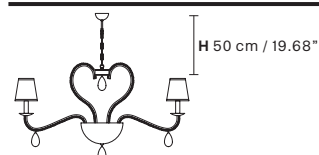

Table lamp

Standard chain for all chandeliers

NOBLESSE 12

Chandelier

TECHNICAL INFORMATION		SHADE
Ø	115 cm / 45.28"	SHA-BD/14/IV
H	72 cm / 28.35"	SHA-BD/14/WH
12×E12×40W max (not included)		

NOBLESSE 8

Chandelier

TECHNICAL INFORMATION		SHADE
Ø	86 cm / 33.86"	SHA-BD/14/IV
H	62 cm / 24.41"	SHA-BD/14/WH
8×E12×40 W max (not included)		

NOBLESSE 6

Chandelier

TECHNICAL INFORMATION		SHADE
Ø	76 cm / 29.92"	SHA-BD/14/IV
H	62 cm / 24.41"	SHA-BD/14/WH
6×E12×40 W max (not included)		