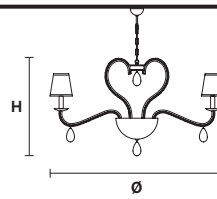

Table lamp

Standard chain for all chandeliers

NOBLESSE 12

Chandelier

TECHNICAL INFORMATION		SHADE
Ø	115 cm / 45.28"	SHA-BD/14/IV
H	72 cm / 28.35"	SHA-BD/14/WH
12×E12×40W max (not included)		

NOBLESSE 8

Chandelier

TECHNICAL INFORMATION		SHADE
Ø	86 cm / 33.86"	SHA-BD/14/IV
H	62 cm / 24.41"	SHA-BD/14/WH
8×E12×40 W max (not included)		

NOBLESSE 6

Chandelier

TECHNICAL INFORMATION		SHADE
Ø	76 cm / 29.92"	SHA-BD/14/IV
H	62 cm / 24.41"	SHA-BD/14/WH
6×E12×40 W max (not included)		

NOBLESSE PL6

Ceiling

CE

TECHNICAL INFORMATION

Ø 62 cm / 24.41"
H 30 cm / 11.81"

6×E12×40 W max
(not included)

NOBLESSE A4

Applique