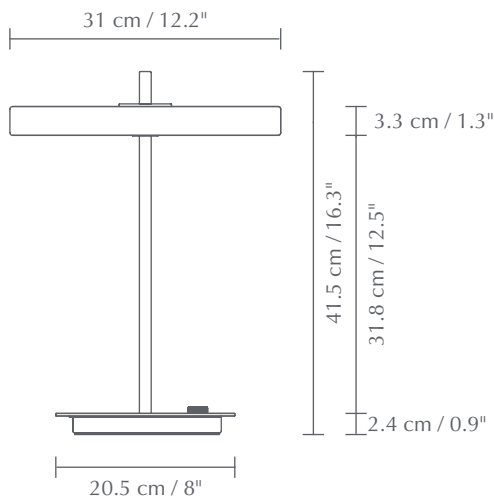

ASTERIA TABLE

Designed by Søren Ravn Christensen

 Table lamp

 **TESTS & CERTIFICATIONS**
CE (for indoor use), IP2X, cETLus certified

 USB-port incl.

 **DIMENSIONS**
Ø: 31 cm / 12.2"
H: 41.5 cm / 16.3"

 **MATERIAL**
Polypropylene, steel, aluminium and acrylic
Incl. 2 m / 6'6" black cord

 **WARRANTY**
10 years warranty against manufacturer defects

 **WEIGHT INCL. PACKAGING**
3.1 kg / 6.8 lb

 **LIGHT SOURCE**
13W LED panel built-in. 3000 K - 600 lumen CRI: 83
25000 H. Dimmable

 **PACKAGING**
Gift box dimensions (L x W x H):
33.6 x 54.6 x 5.6 cm / 13.2 x 21.5 x 2.2"