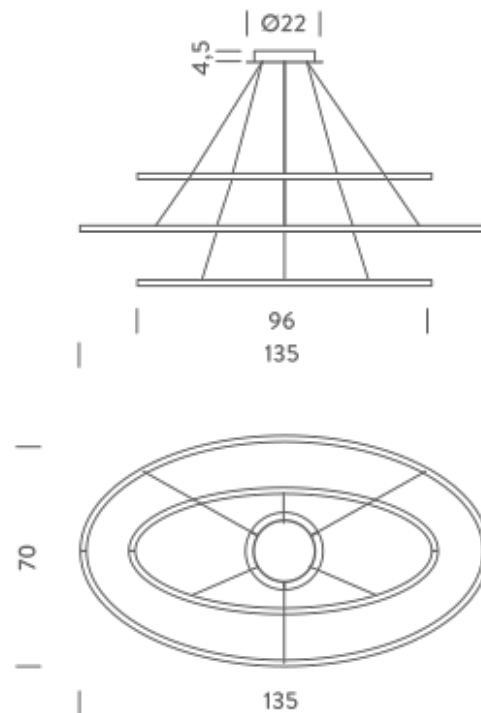

LED 2700K

LAMPING

Source	linear LED
Total power	90W
Emission	diffused orientable uplight(minor), diffused orientable downlight (major/minor)
Switching	dimnable 1-10V
Tension	110/240V
Color temperature	2700K
Luminous flux	1325+2050+1325lm
Typ cri	85
Energy class	A+
Materials	Aluminium
Notes	adjustable cable length from 2,5 to 0,4 m, DALI version on request
Net lamp weight	5 kg

Codes

ELP LW2 57	white/white
ELP LN2 57	black/white
ELP LL2 57	polished aluminium/white
ELP LO2 57	gold painted/white
ELP LGW 57	gold polished anodized/white

PACKAGE

Package 01	Dimension: 80x150x15 cm / Gross weight: 7,5 kg

Certificazioni