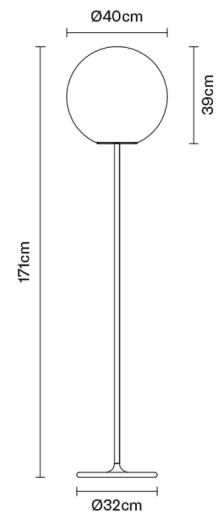

#### Description

Floor lamp with diffuser in satin-finish white blown glass. Supporting structure made of metal or polyester reinforced with glass fibre, painted white.

#### Weight Lamp

Net: 8.81 kg

#### Packaging

Gross weight: 12.1 kg  
Volume: 0.271 m<sup>3</sup>  
Number of boxes: 3

#### Dimensions