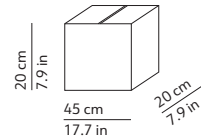

### CODES AND DIMENSIONS / CODICI E DIMENSIONI

K502419A  
K502419F

### PACKAGING / IMBALLO

Diffuser  
Volume: 0.088 m<sup>3</sup> / 3.090 ft<sup>3</sup>  
Gross weight: 2.60 kg / 5.73 lbs

Structure  
Volume: 0.018 m<sup>3</sup> / 0.636 ft<sup>3</sup>  
Gross weight: 2.00 kg / 4.41 lbs