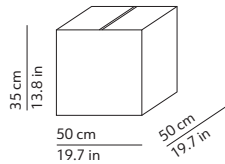

### PACKAGING / IMBALLO

Diffuser  
Volume: 0.088 m<sup>3</sup> / 3.090 ft<sup>3</sup>  
Gross weight: 2.60 kg / 5.73 lbs

Structure  
Volume: 0.018 m<sup>3</sup> / 0.636 ft<sup>3</sup>  
Gross weight: 2.00 kg / 4.41 lbs