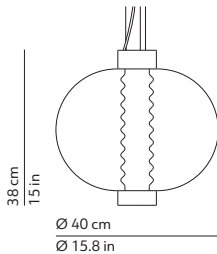

### PACKAGING / IMBALLO

Diffuser  
Volume: 0.088 m<sup>3</sup> / 3.090 ft<sup>3</sup>  
Gross weight: 2.60 kg / 5.73 lbs

Structure  
Volume: 0.018 m<sup>3</sup> / 0.636 ft<sup>3</sup>  
Gross weight: 2.00 kg / 4.41 lbs

Suspension lamp  
Lampada a sospensione

Canopy - diam.3.7in H5.9in- brown  
fixed to the ceiling with not provided screws (2-4)  
Rosone - diam.9.5cm H15cm - marrone  
fissato a soffitto con tasselli (2-4) non forniti