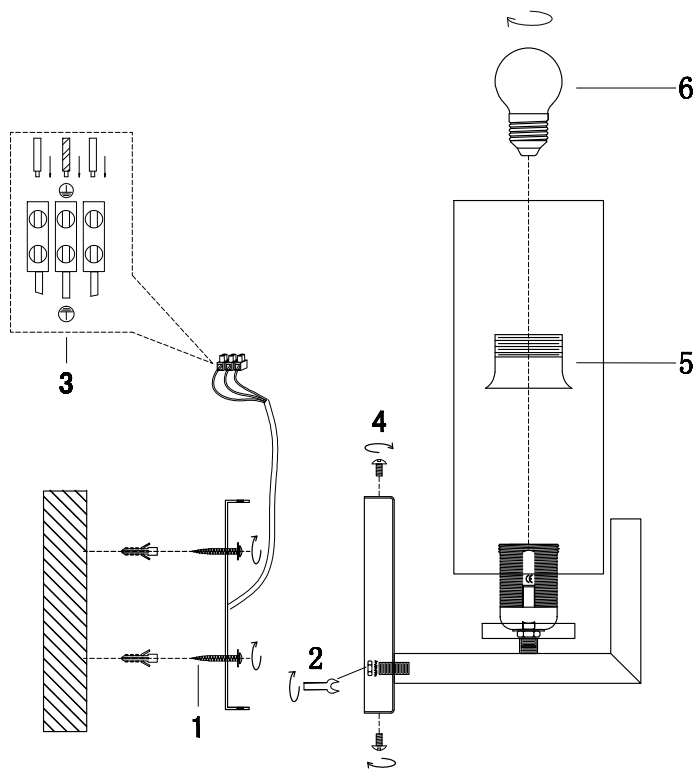

Instruction

MOD089WL-01BS

1 x E27 (40W)

Model: MOD089WL-01BS

Collection: Modern

Wall Lamps