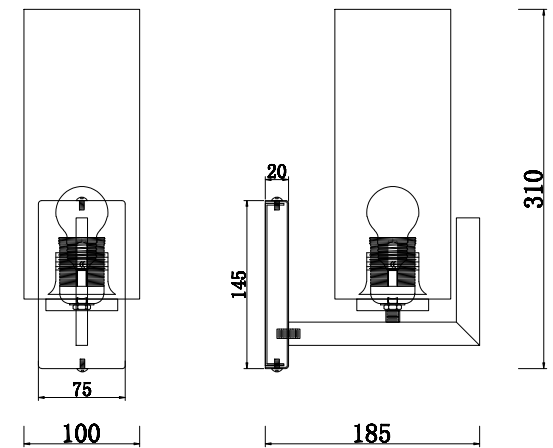

Instruction

MOD089WL-01BS

1 x E27 (40W)

Model: MOD089WL-01BS

Collection: Modern

Wall Lamps