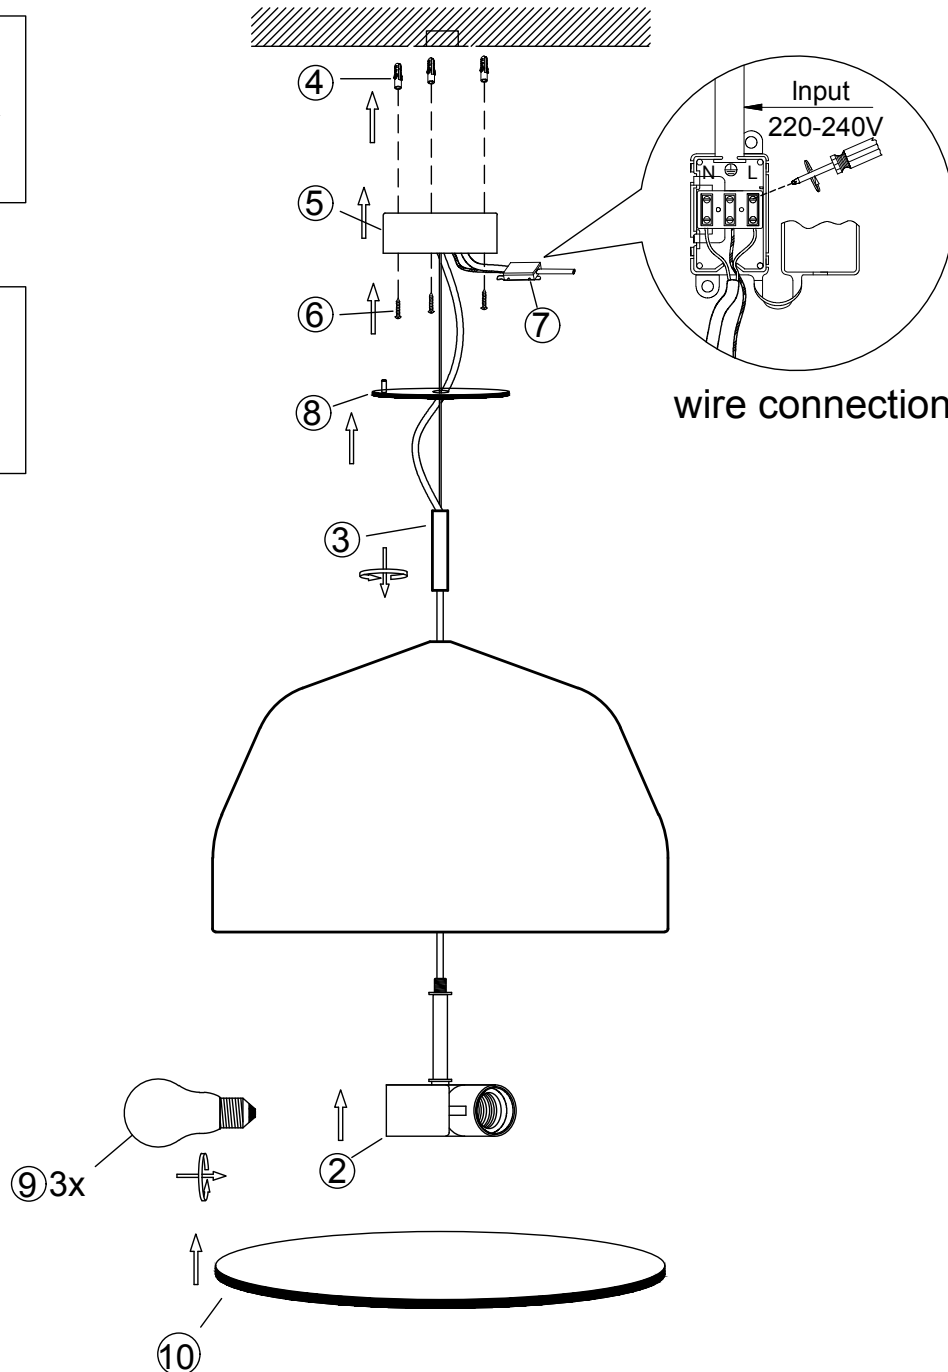

miloox®

MY CODE IS: 1744.327

Design: Arch. Davide Negri

Imported by **MILOOX**

a brand by Sforzin Illuminazione

Viale dell'industria 21 . 20037

Paderno Dugnano . Milano . Italy

Made in China

TYPE: **E27 LED**

3 x MAX 20W

A max : Ø 50 mm

B max : 100 mm

www.miloox.com