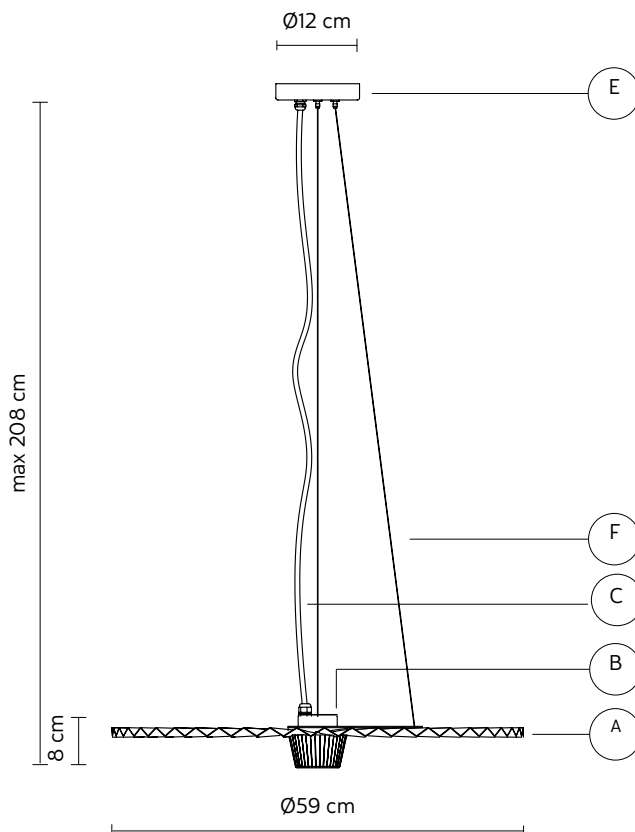

CEILING CUP "E"

material metal
colour matt black

ELECTRICAL CABLE "C"

colour black

SUSPENSION CABLE "F"

material steel

ELECTRICAL SYSTEM

source LED 13W dimmable
1200 lumen 3000K
CRI ≥ 80 class A+

PACKAGING

n° cartons 1
net weight/kg 2,2
gross weight/kg 3,9
packaging/cm 67x73x18,5

LIGHT EMISSION

unidirectional

 direct
 filtered
 indirect
 absence

COMPLIANT WITH

IEC 60598-1:2014
EN 60598-1:2015

degree of protection IP65
LED equipped