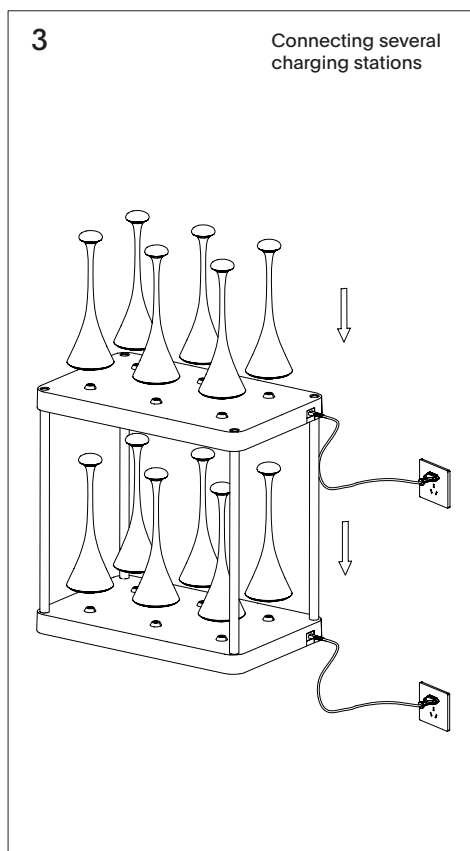

6-slot charging station for rechargeable LED table lamps easy-connect puk

4559001 6-slot charging station for rechargeable LED table lamps easy-connect puk, black

Instructions for use

1. Usage

The 6-slot charging station is currently compatible with Nudrop, Nudrop Mini and Nufflair. Compatible only with Lamps that are equipped with the easy-connect puk connection.

3. Scope of delivery

- 1x charging station including 4x spacers
- Connection cable
- This user manual

Station de recharge à 6 emplacements pour lampes de table LED rechargeables easy-connect puk

4559001 Station de recharge à 6 emplacements pour lampes de table LED rechargeables easy-connect puk, noir