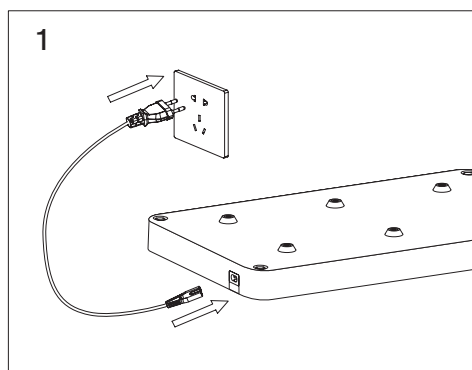

6-slot charging station for rechargeable LED table lamps easy-connect puk

4559001 6-slot charging station for rechargeable LED table lamps easy-connect puk, black

Instructions for use

1. Usage

The 6-slot charging station is currently compatible with Nudrop, Nudrop Mini and Nufflair. Compatible only with Lamps that are equipped with the easy-connect puk connection.

Not suitable for Nucharge and Nuindie series.

2. Technical Specification

- Power max.: 7 A
- Output voltage: DC 5 V
- Input voltage: 100~240 V ~ 50/60Hz 1,5A max.
- Weight: 2.060 g
- Number of slots: 6 pcs
- Color: black

3. Scope of delivery

- 1x charging station including 4x spacers
- Connection cable
- This user manual