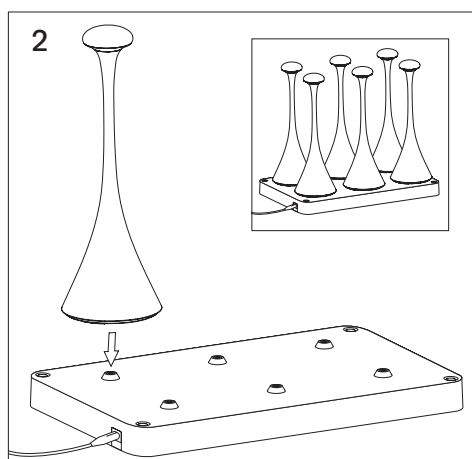

6-slot charging station for rechargeable LED table lamps easy-connect puk

4559001 6-slot charging station for rechargeable LED table lamps easy-connect puk, black

Instructions for use

1. Usage

The 6-slot charging station is currently compatible with Nudrop, Nudrop Mini and Nufflair. Compatible only with Lamps that are equipped with the easy-connect puk connection.

Not suitable for Nucharge and Nuindie series.

2. Technical Specification

- Power max.: 7 A
- Output voltage: DC 5 V
- Input voltage: 100~240 V ~ 50/60Hz 1,5A max.
- Weight: 2.060 g
- Number of slots: 6 pcs
- Color: black

3. Scope of delivery

- 1x charging station including 4x spacers
- Connection cable
- This user manual