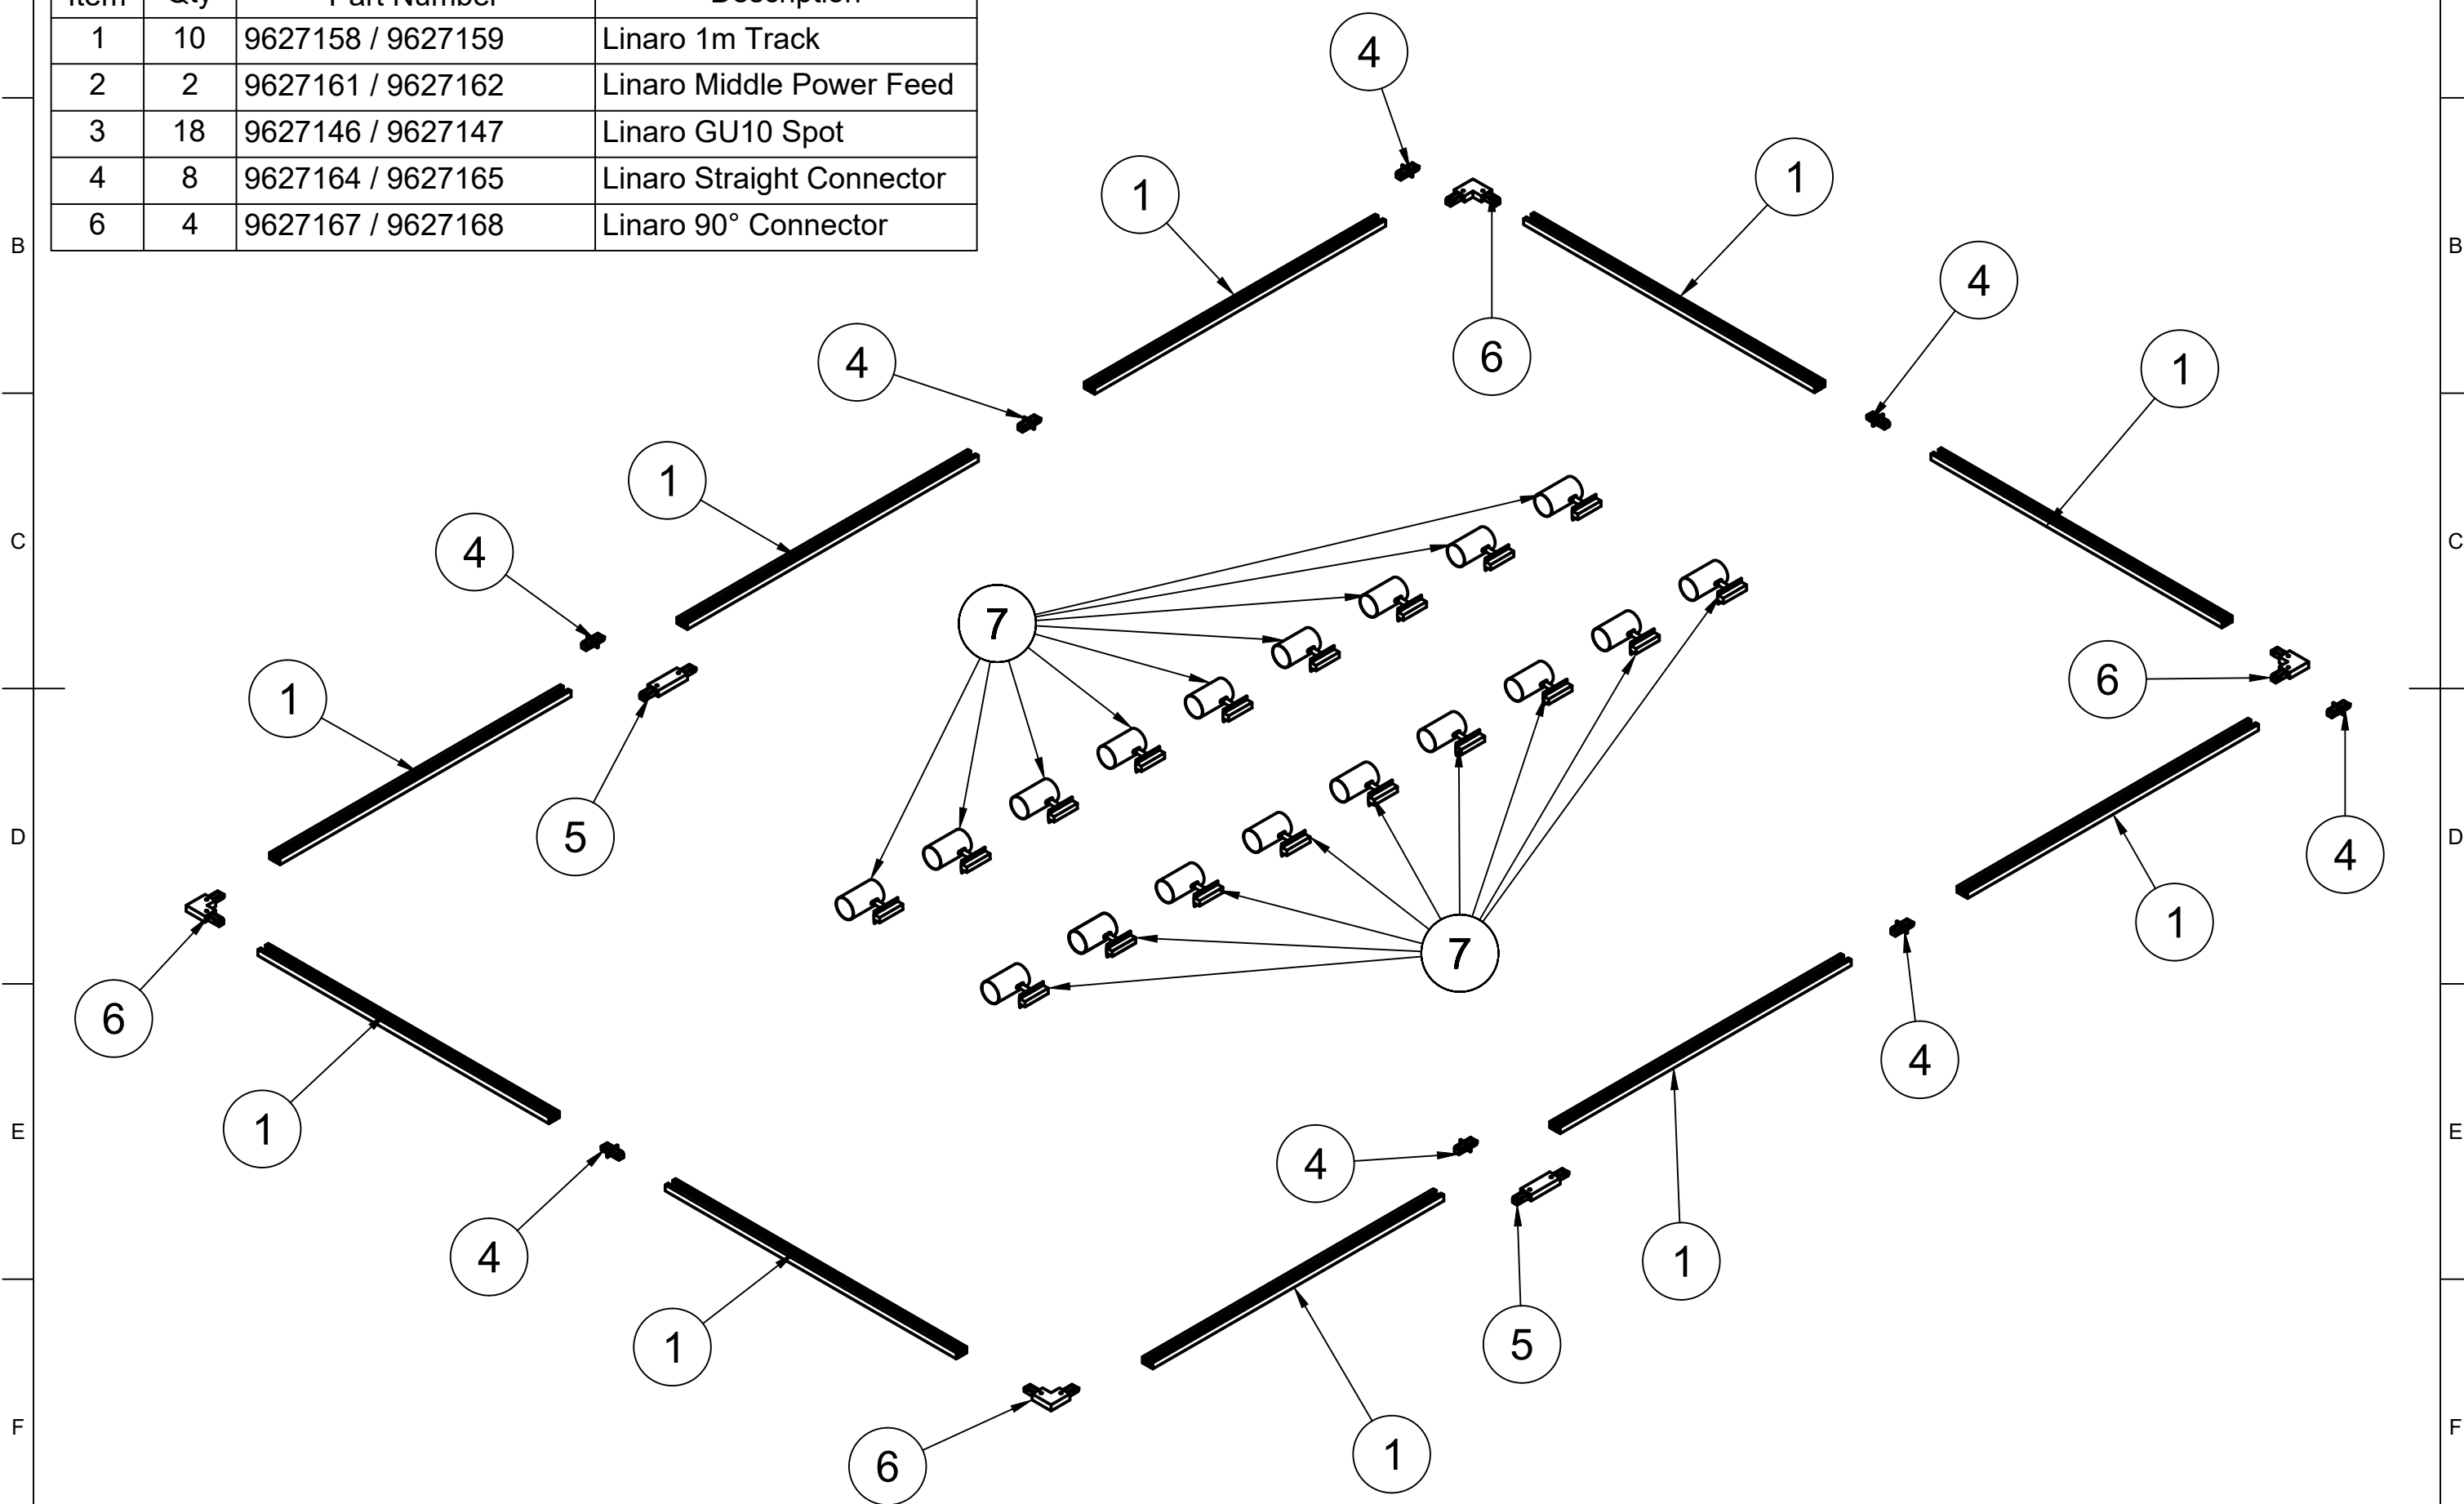

Parts List			
Item	Qty	Part Number	Description
1	10	9627158 / 9627159	Linaro 1m Track
2	2	9627161 / 9627162	Linaro Middle Power Feed
3	18	9627146 / 9627147	Linaro GU10 Spot
4	8	9627164 / 9627165	Linaro Straight Connector
6	4	9627167 / 9627168	Linaro 90° Connector

Please check the diection.  
Earth connection is only given  
when line on the base of the  
spot is on the same side as the  
line on the track

Example Spot

unlocked

Example Spot

locked