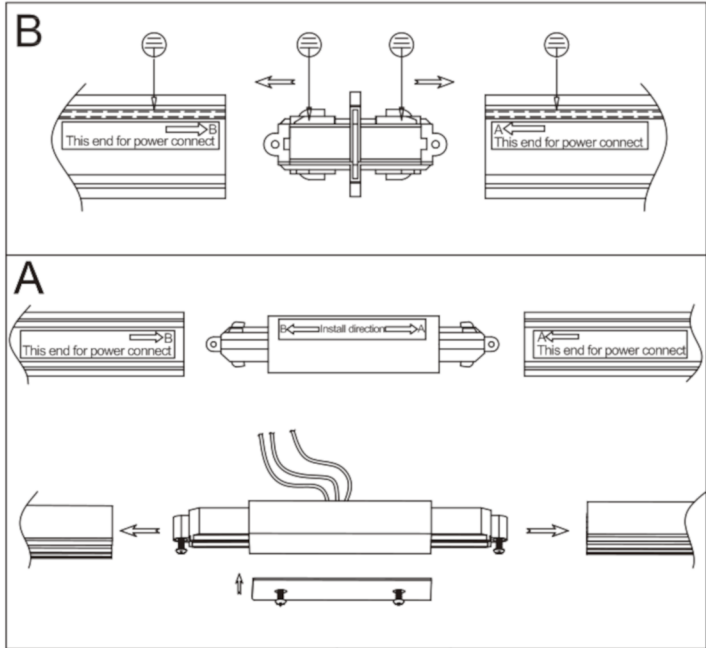

Parts List			
Item	Qty	Part Number	Description
1	10	9627158 / 9627159	Linaro 1m Track
2	2	9627161 / 9627162	Linaro Middle Power Feed
3	18	9627146 / 9627147	Linaro GU10 Spot
4	8	9627164 / 9627165	Linaro Straight Connector
6	4	9627167 / 9627168	Linaro 90° Connector

Please check the diection.  
Earth connection is only given  
when line on the base of the  
spot is on the same side as the  
line on the track

Example Spot

unlocked

Example Spot

locked