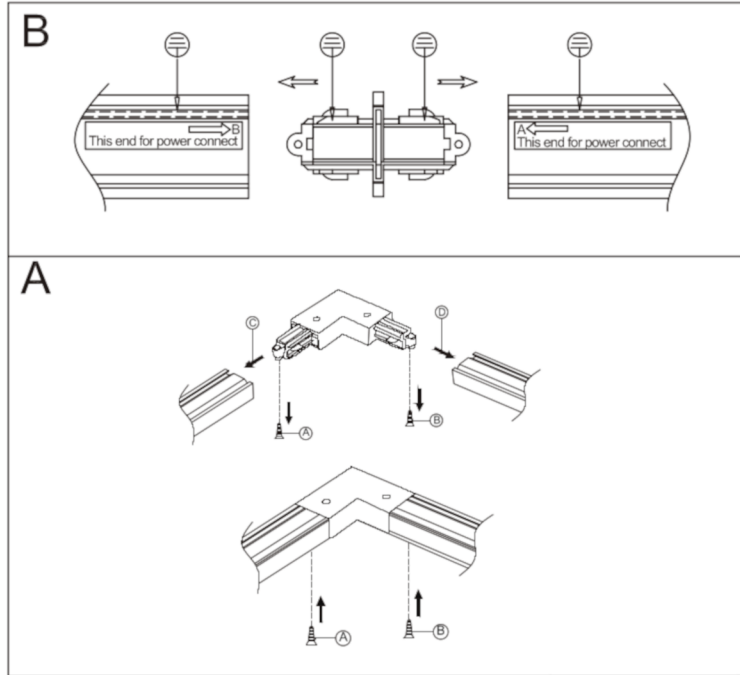

Parts List			
Item	Qty	Part Number	Description
1	10	9627158 / 9627159	Linaro 1m Track
2	2	9627161 / 9627162	Linaro Middle Power Feed
3	18	9627146 / 9627147	Linaro GU10 Spot
4	8	9627164 / 9627165	Linaro Straight Connector
6	4	9627167 / 9627168	Linaro 90° Connector

Please check the diection.  
Earth connection is only given  
when line on the base of the  
spot is on the same side as the  
line on the track

Example Spot

unlocked

Example Spot

locked