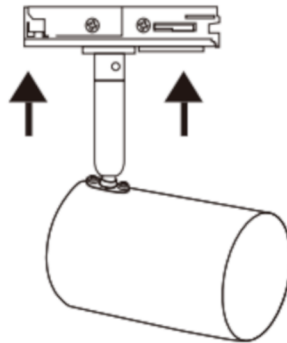

Parts List			
Item	Qty	Part Number	Description
1	10	9627158 / 9627159	Linaro 1m Track
2	2	9627161 / 9627162	Linaro Middle Power Feed
3	18	9627146 / 9627147	Linaro GU10 Spot
4	8	9627164 / 9627165	Linaro Straight Connector
6	4	9627167 / 9627168	Linaro 90° Connector

Please check the diection.  
Earth connection is only given  
when line on the base of the  
spot is on the same side as the  
line on the track

Example Spot

unlocked

Example Spot

locked