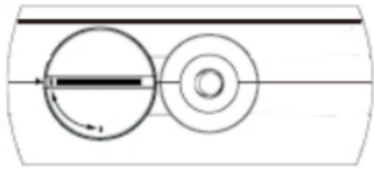

Parts List			
Item	Qty	Part Number	Description
1	10	9627158 / 9627159	Linaro 1m Track
2	2	9627161 / 9627162	Linaro Middle Power Feed
3	18	9627146 / 9627147	Linaro GU10 Spot
4	8	9627164 / 9627165	Linaro Straight Connector
6	4	9627167 / 9627168	Linaro 90° Connector

Please check the diection.  
Earth connection is only given  
when line on the base of the  
spot is on the same side as the  
line on the track

Example Spot

unlocked

Example Spot

locked