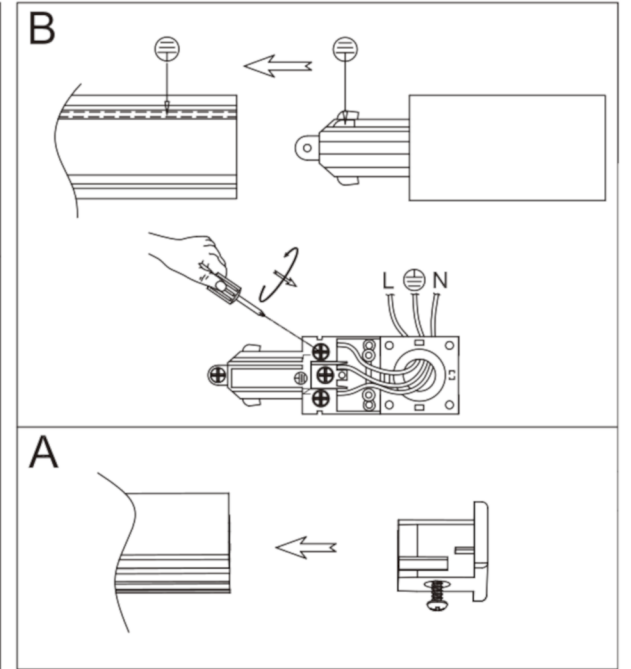

Parts List			
Item	Qty	Part Number	Description
1	10	9627158 / 9627159	Linaro 1m Track
2	2	9627161 / 9627162	Linaro Middle Power Feed
3	18	9627146 / 9627147	Linaro GU10 Spot
4	8	9627164 / 9627165	Linaro Straight Connector
6	4	9627167 / 9627168	Linaro 90° Connector

Please check the diection.  
Earth connection is only given  
when line on the base of the  
spot is on the same side as the  
line on the track

Example Spot

unlocked

Example Spot

locked