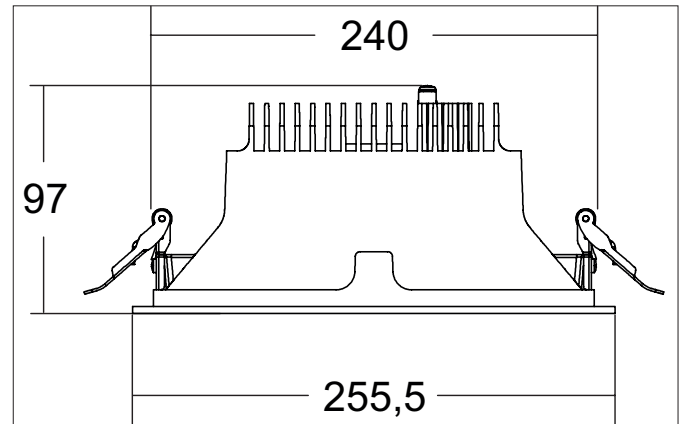

APOLLO MEGA LED recessed downlight, round
Article no. 41615163

Light.
For Generations.

Tender

LED recessed downlight, round, Round. Toolless ceiling installation by installation springs. Ceiling cut-out \varnothing 240 mm, Installation depth 97 mm, Outer diameter 205 mm, Weight 0,850 kg. Reflector silver with rotationssymmetrical, deep, wide distributed light intensity. optimal light distribution due to a plastic, transparent cover. Luminous flux 3.008 lm, Power 1 x 24 W, Light colour warm white, Correlated color temperature (CCT) 3.000 K, Colour rendering index CRI > 90, Rated life time L80/B10 at 25 °C: 50.000 h, Rated life time L80/B50 at 25 °C: 50.000 h, Housing material: Aluminium / Glass / Plastic, Colour: Silver structure, Permissible ambient temperature (ta): -20 °C - +25 °C, Protection class (EN 61140): II, Degree of protection (DIN EN 60529): IP20, .With electronic driver, on/off switchable.

Article data	
Article no.	41615163
GTIN	4251433990895
Series name	APOLLO MEGA
Short description	LED recessed downlight, round
Material	Aluminium / Glass / Plastic
Colour	Silver
Type of surface	Structure
Shape	Round
Outer diameter	205 mm
Built-in diameter	240 mm
Installation depth	97 mm
Weight	0.850 kg

APOLLO MEGA LED recessed downlight, round

Article no. 41615163

Light.
For Generations.

Lighting technology	
Colour temperature	3.000 K
Light colour	White
Light output	Direct
Luminous flux	3,008 lm
System efficiency	125 lm/W
Colour rendering	CRI > 90
Reflector	Faceted
Reflektorfarbe	silver
Beam angle	55°
Light sharing	Symmetric
Adjustable color temperature	