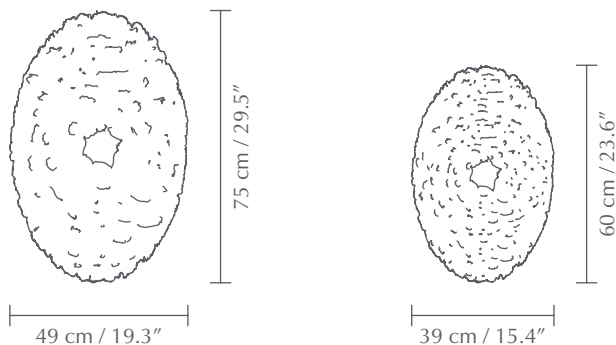

Fire resistant (for US products)

DIMENSIONS (W × H × D)

Eos Esther medium: 60 × 16 × 39 cm / 23.6 × 6.3 × 15.4"
Eos Esther large: 75 × 20 × 49 cm / 29.5 × 7.9 × 19.3"

MATERIAL

Medium: App. 2790 goose feathers, paper and steel
Large: App. 4860 goose feathers, paper and steel

WEIGHT INCL. PACKAGING

Eos Esther medium: 1.4 kg / 3.1 lb
Eos Esther large: 2.2 kg / 4.9 lb

PACKAGING (L × W × H)

Medium: 62.6 × 46.8 × 7.3 cm / 24.6 × 18.4 × 2.9"
Large: 77.6 × 56.6 × 8.3 cm / 30.6 × 22.3 × 3.3"

ASSEMBLY TIME

5 min - video guide at umage.com

MEDIA KIT

Photos and press material
Download at umage.presscloud.com

ORDERING INFORMATION

| | |
|-------------------------------|------------------------|
| Eos Esther medium white | EU/UK #2347 / US #3024 |
| Eos Esther medium light grey | EU/UK #2461 / US #3038 |
| Eos Esther medium light brown | EU/UK #2460 / US #3037 |
| Eos Esther medium light blue | EU/UK #2463 / US #3040 |
| Eos Esther medium light rose | EU/UK #2462 / US #3039 |
| Eos Esther large white | EU/UK #2348 / US #3025 |
| Eos Esther large light grey | EU/UK #2465 / US #3042 |
| Eos Esther large light brown | EU/UK #2464 / US #3041 |
| Eos Esther large light blue | EU/UK #2467 / US #3044 |
| Eos Esther large light rose | EU/UK #2466 / US #3043 |