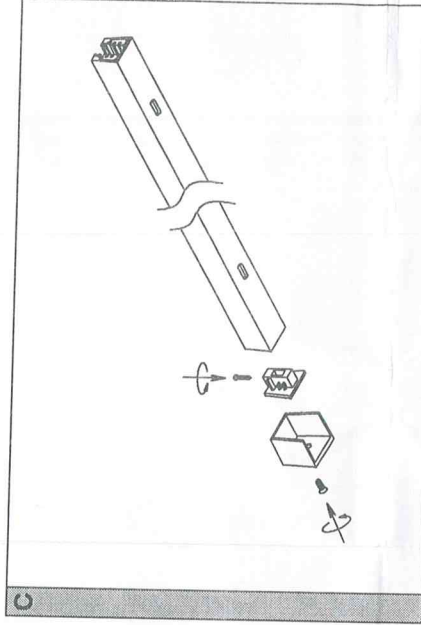

Art-Nr.24640

K46.73.00.03185

i

1x (1.4m)
230V/50Hz
Max.2x1800W

3x

K=2.1mm
L=35mm
dk=Ø7.5mm

A

B