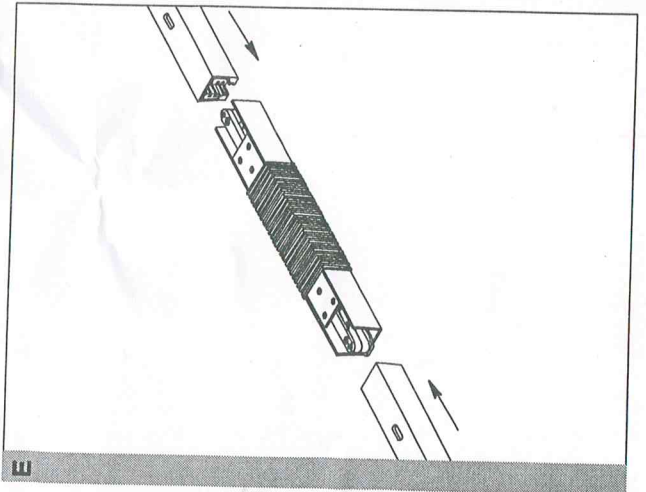

Art-Nr.24640

K46.73.00.03185

i

1x (1.4m)
230V/50Hz
Max.2x1800W

3x

K=2.1mm
L=35mm
dk=Ø7.5mm

A

B

C

D

E

F