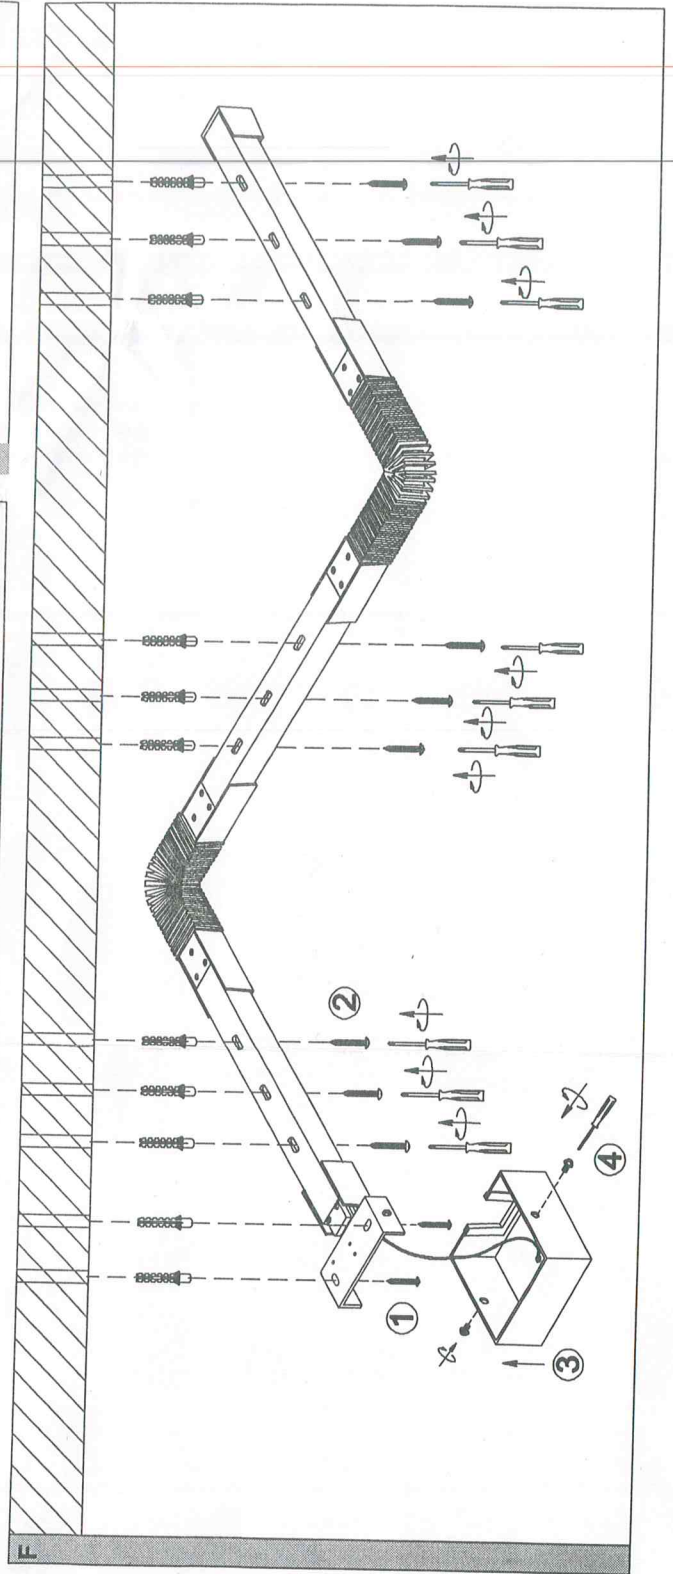

Art-Nr.24640

K46.73.00.03185

i

1x (1.4m)
230V/50Hz
Max.2x1800W

3x

K=2.1mm
L=35mm
dk=Ø7.5mm

A

B

C

D

E

F