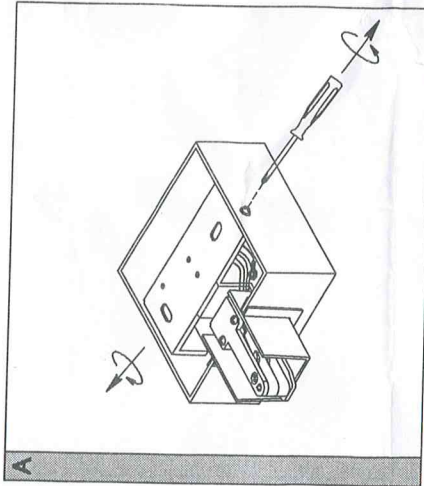

Art-Nr.24640

K46.73.00.03185

i

1x (1.4m)
230V/50Hz
Max.2x1800W

3x

K=2.1mm
L=35mm
dk=Ø7.5mm

A

B