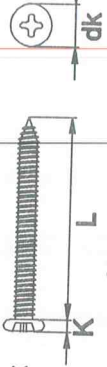

Art-Nr.24640

K46.73.00.03185

i

1x (1.4m)
230V/50Hz
Max.2x1800W

3x

K=2.1mm
L=35mm
dk=Ø7.5mm

A

B