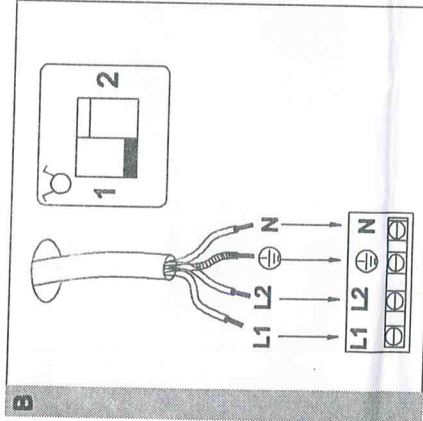

Art-Nr.24640

K46.73.00.03185

i

1x (1.4m)
230V/50Hz
Max.2x1800W

3x

K=2.1mm
L=35mm
dk=Ø7.5mm

A

B