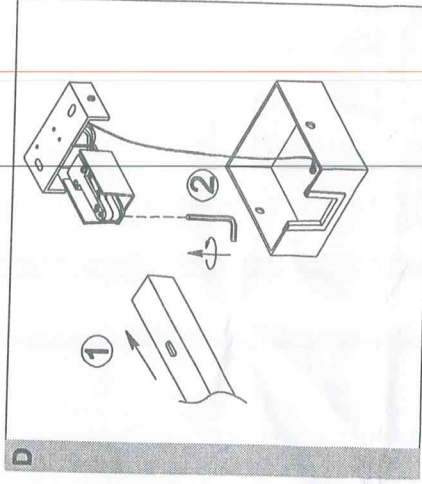

Art-Nr.24640

K46.73.00.03185

i

1x (1.4m)
230V/50Hz
Max.2x1800W

3x

K=2.1mm
L=35mm
dk=Ø7.5mm

A

B

C

D

E

F