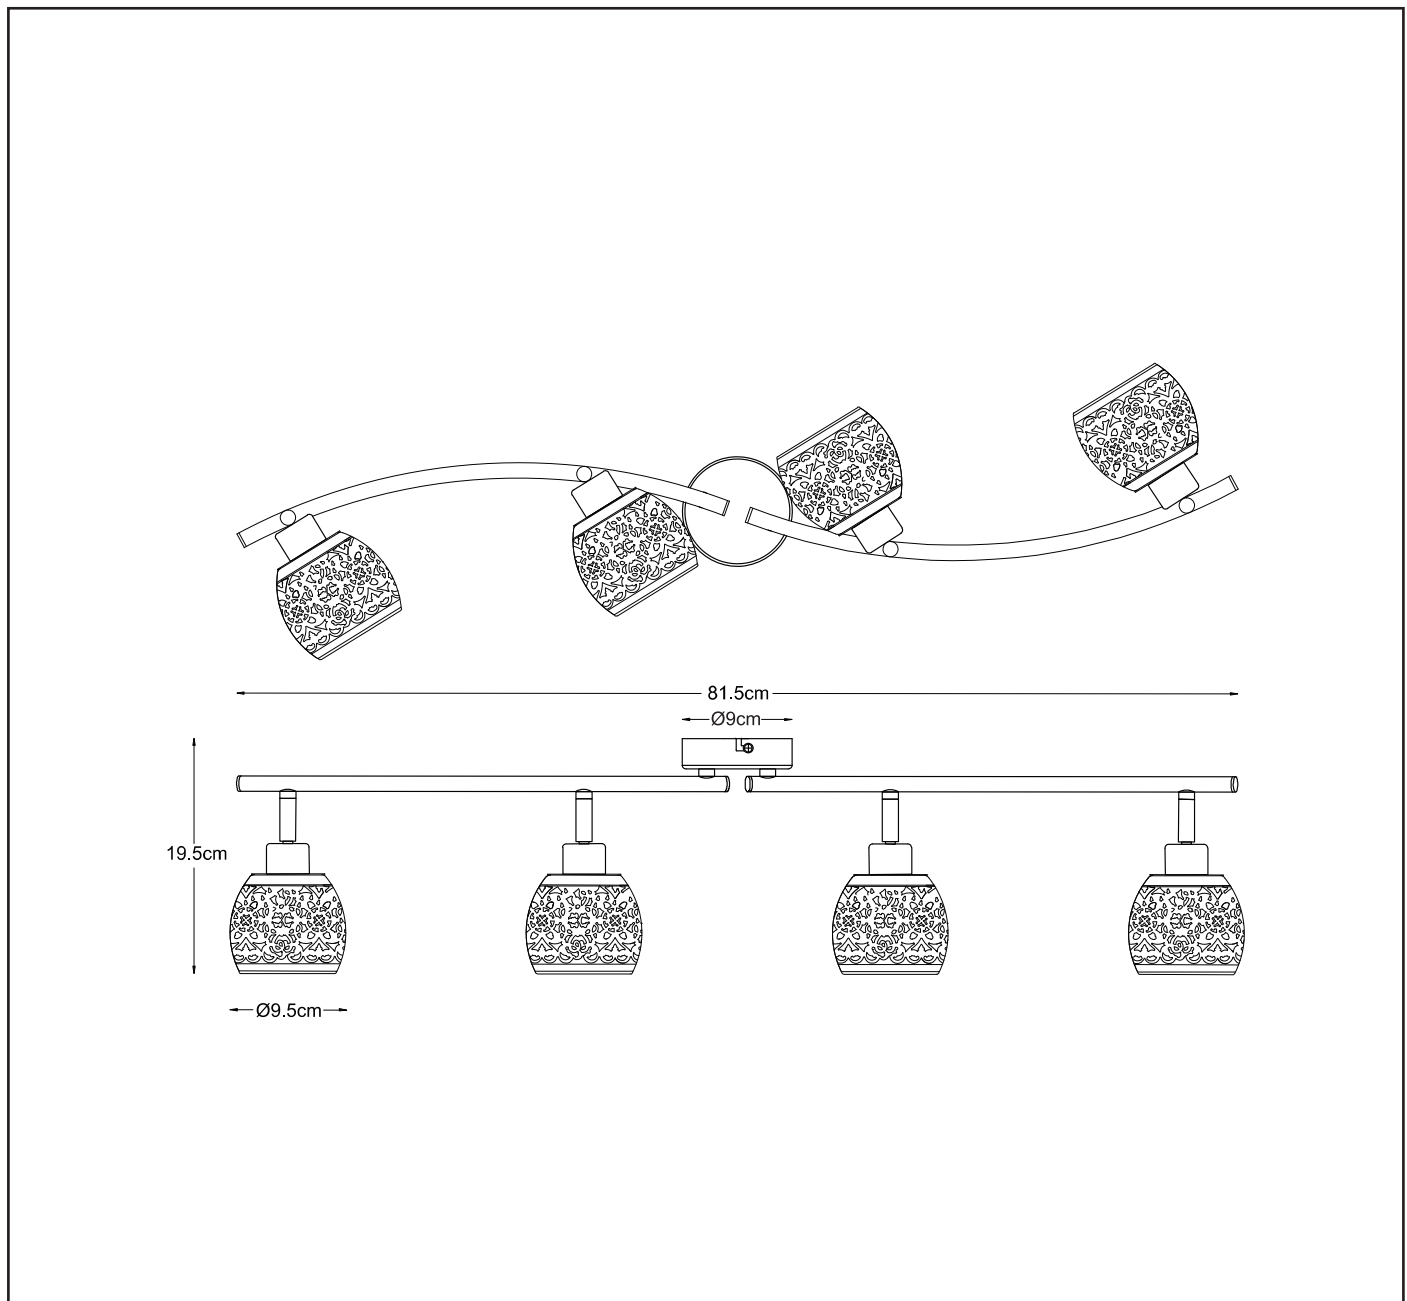

General

Dimensions LxWxH : 81.5cm x 9.5 cm x 19.5 cm

Height minimum : 15 cm

Height maximum : 19.5 cm

Dimensions shade LxWxH : 9.5 cm x 9.5 cm x 8.5 cm

Main material : Metal

Ceiling rose material : Metal

Color : White + Chrome

Style : Modern

Shape : Round

Weight : 2.0 kgs

Warranty : 2 years

Product specifications

Dimmable : Yes

Light direction : Front and 2 Sides

Adjustable in height : Adjustable In Height
(After Installation)

Lamp socket : G9

Light source number : 4

Power requirements : 220-240V~50Hz

Bulb type & maximum wattage : G9 - max.28W

For more specifications of this product please visit

www.lucide.com

TAHAR

Item number : 46904/04/31
EAN code : 5411212460417

For more specifications, dimensions please visit
www.lucide.com

LUCIDE

INSTALLATION DRAWING SPECIFICATIONS