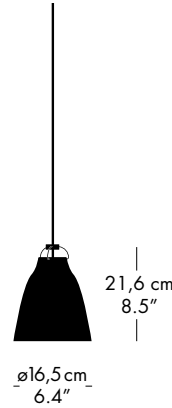

# SPECIFICATIONS

**MODEL**  
PO

**DIMENSIONS**  
Height: 14,5 cm / 5.7 in  
Diameter: 11 cm / 4.3 in

**WEIGHT**  
0,4 kg / 0.9 lb

**COLOURS**

Opal

**CORD**

Length: 3 m / 118.1"  
Material: Textile  
Colour: Silver grey

**CANOPY**

Included: Yes  
Colour: White

**LIGHT SOURCE**

Socket: G9  
Max wattage: 33W  
Size (recommended): Max length 70 mm / 2.8"

**MODEL**  
P1

**DIMENSIONS**  
Height: 21,6 cm / 8.5 in  
Diameter: 16,5 cm / 6.4 in

Socket: E27  
Max wattage: 46W  
Size (recommended): Max length 110 mm / 4.3"

**MODEL**  
P2

**DIMENSIONS**  
Height: 33,7 cm / 13.2 in  
Diameter: 25,8 cm / 10.1 in

**WEIGHT**  
Steel/Aluminium: 1,0 kg / 2.2 lb  
Glass: 2,0 kg / 4.4 lb

**MODEL**  
P3

**DIMENSIONS**  
Height: 51,6 cm / 20.3 in  
Diameter: 40 cm / 15.7 in

**WEIGHT**  
Steel/Aluminium: 2,3 kg / 5.1 lb  
Glass: 4,7 kg / 10.4 lb

**COLOURS**

**CORD**  
Length: 6 m / 236"  
Material: Textile (w. wire for Glass)  
Colour: Varies w. shade colour