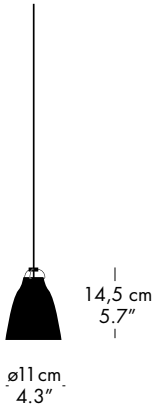

# SPECIFICATIONS

**MODEL**  
PO

**DIMENSIONS**  
Height: 14,5 cm / 5.7 in  
Diameter: 11 cm / 4.3 in

**WEIGHT**  
0,4 kg / 0.9 lb

**COLOURS**

Opal

**CORD**

Length: 3 m / 118.1"  
Material: Textile  
Colour: Silver grey

**CANOPY**

Included: Yes  
Colour: White

**LIGHT SOURCE**

Socket: G9  
Max wattage: 33W  
Size (recommended): Max length 70 mm / 2.8"

**MODEL**  
P1

**DIMENSIONS**  
Height: 21,6 cm / 8.5 in  
Diameter: 16,5 cm / 6.4 in

Socket: E27  
Max wattage: 46W  
Size (recommended): Max length 110 mm / 4.3"

**MODEL**  
P2

**DIMENSIONS**  
Height: 33,7 cm / 13.2 in  
Diameter: 25,8 cm / 10.1 in

**WEIGHT**  
Steel/Aluminium: 1,0 kg / 2.2 lb  
Glass: 2,0 kg / 4.4 lb

**MODEL**  
P3

**DIMENSIONS**  
Height: 51,6 cm / 20.3 in  
Diameter: 40 cm / 15.7 in

**WEIGHT**  
Steel/Aluminium: 2,3 kg / 5.1 lb  
Glass: 4,7 kg / 10.4 lb

**COLOURS**

**CORD**  
Length: 6 m / 236"  
Material: Textile (w. wire for Glass)  
Colour: Varies w. shade colour