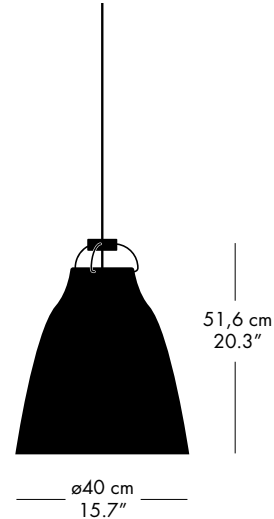

# SPECIFICATIONS

**MODEL**  
PO

**DIMENSIONS**  
Height: 14,5 cm / 5.7 in  
Diameter: 11 cm / 4.3 in

**WEIGHT**  
0,4 kg / 0.9 lb

**COLOURS**

Opal

**CORD**

Length: 3 m / 118.1"  
Material: Textile  
Colour: Silver grey

Socket: E27  
Max wattage: 46W  
Size (recommended): Max length 110 mm / 4.3"

**MODEL**  
P2

**DIMENSIONS**  
Height: 33,7 cm / 13.2 in  
Diameter: 25,8 cm / 10.1 in

**WEIGHT**  
Steel/Aluminium: 1,0 kg / 2.2 lb  
Glass: 2,0 kg / 4.4 lb

**COLOURS**

**CORD**  
Length: 3 m / 118.1"  
Material: Textile  
Colour: Varies w. shade colour

**CANOPY**  
Included: Yes  
Colour: White or Black (varies w. shade colour)

**LIGHT SOURCE**  
Socket: E27  
Max wattage: 100W  
Size (recommended): Max length 160 mm / 6.3"

**MODEL**  
P3

**DIMENSIONS**  
Height: 51,6 cm / 20.3 in  
Diameter: 40 cm / 15.7 in

**WEIGHT**  
Steel/Aluminium: 2,3 kg / 5.1 lb  
Glass: 4,7 kg / 10.4 lb

**COLOURS**

**CORD**  
Length: 6 m / 236"  
Material: Textile (w. wire for Glass)  
Colour: Varies w. shade colour