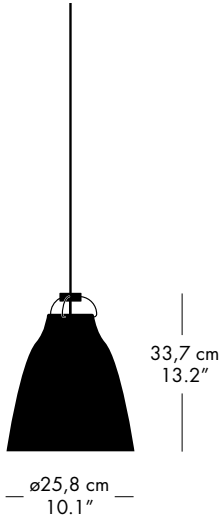

# SPECIFICATIONS

**MODEL**  
PO

**DIMENSIONS**  
Height: 14,5 cm / 5.7 in  
Diameter: 11 cm / 4.3 in

**WEIGHT**  
0,4 kg / 0.9 lb

**COLOURS**

Opal

**CORD**

Length: 3 m / 118.1"  
Material: Textile  
Colour: Silver grey

**WEIGHT**  
1,0 kg / 2.2 lb

**COLOURS**

**CORD**

Length: 3 m / 118.1"  
Material: Textile  
Colour: Varies w. shade colour

**CANOPY**

Included: Yes  
Colour: White or Black (varies w. shade colour)

**LIGHT SOURCE**

Socket: E27  
Max wattage: 46W  
Size (recommended): Max length 110 mm / 4.3"

**MODEL**  
P2

**DIMENSIONS**  
Height: 33,7 cm / 13.2 in  
Diameter: 25,8 cm / 10.1 in

**WEIGHT**  
Steel/Aluminium: 1,0 kg / 2.2 lb  
Glass: 2,0 kg / 4.4 lb

**MODEL**  
P3

**DIMENSIONS**  
Height: 51,6 cm / 20.3 in  
Diameter: 40 cm / 15.7 in

**WEIGHT**  
Steel/Aluminium: 2,3 kg / 5.1 lb  
Glass: 4,7 kg / 10.4 lb

**COLOURS**

**CORD**  
Length: 6 m / 236"  
Material: Textile (w. wire for Glass)  
Colour: Varies w. shade colour