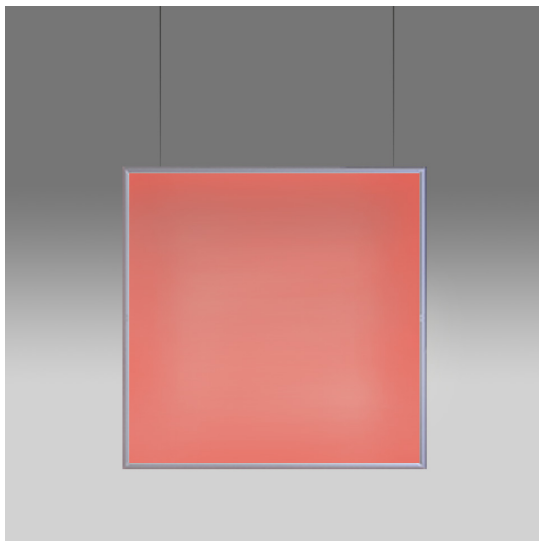

# Discovery Space Square - RGBW - Satinized aluminium

Ernesto Gismondi

IP20    Dimmerable: 

## LUMINAIRE

- Watt: **36W**
- Voltage: **220-240V**
- Delivered lumens output: **1708lm**
- Efficiency: **100%**
- Efficacy: **47.44lm/W**
- CRI: **80**
- Dimmable Typology: **Dali**

## DESCRIPTION

Discovery is an unobtrusive, utterly absent and immaterial element. Its volume is only perceived when switched on, thanks to the light that outlines the central emitting surface. The result is a uniform light, ideal for working environments. The company's great optoelectronic skills, combined with a thorough culture of design and with technological know-how, produces a perfectly all-purpose and surprising solution, which translates innovation into emotional perception.

## DIMENSIONS

- Length: **cm 97**
- Width: **cm 1.7**
- Height: **cm 97**
- Max Height from ceiling: **cm 247**