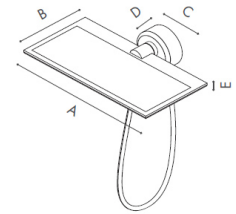

GIÙUP  
GIÙUP AP-40

GIÙUP AP

Classe energetica.  
Energy class.

Art.	A cm	B cm	C cm	D cm	E cm
GIÙUP AP 20	30,2	15	Ø8	2,5	1
GIÙUP AP 40	30,2	15	Ø8	2,5	1

## Dimensions

Length/Width/Height	302mm/25mm/80mm
Installation depth	1800

## Description

A collection with a classical design made of turned aluminium.  
The body of the fitting is adjustable for a comfortable indirect lighting.  
The 220V LED, highly performing and efficient, don't need any driver.  
Energy class A++, A+, A - Registered design