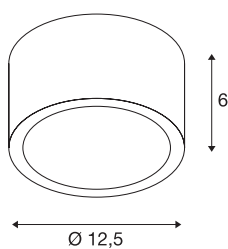

ROX CEILING OUT

TCR-TSE, outdoor ceiling light, brushed aluminium, max. 11W, IP44

The puristic ceiling light of the ROX series is made from brushed aluminium and glass, which covers the lamp(s). It is suitable for use outdoors thanks to its IP44 protection class. The electrical connection is made directly to the 230V mains supply. The ROX series also includes wall lights as well as floor stands with different sockets and can therefore be used universally.

TECHNICAL DATA

Item no.	1000339
Socket	GX53
Lamp	TCR-TSE
Number of sockets	1
Lamps included	No
IP Code	IP 44
Assembly	Surface
Assembly details	Ceiling
Primary nominal voltage	220-240V ~50/60Hz
Safety class	I
Wattage	11 W
Color	aluminium
Light outlet	direct
Height	6 cm
Diameter	12.5 cm
Net weight	0.665 kg
Gross weight	0.78 kg
BIG WHITE Page	801