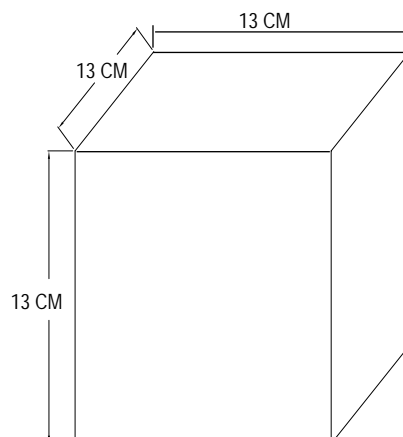

IT'S ABOUT RoMi[®]

CITY LIGHTS
↳ Technical drawing & packing details

IRON FLOOR LAMP SYSTEM WITH BLACK TEXTILE WIRE

(GM0020-F-B)

SIZE: 225cmL Max

E27,Max. 40W

PACKING DETAILS

Box size: 13 x 13 x 13 CM

Total CBM: 0.0022

G.W: 0.34 kgs

N.W: 0.24 kgs

Number of box: 1 pc