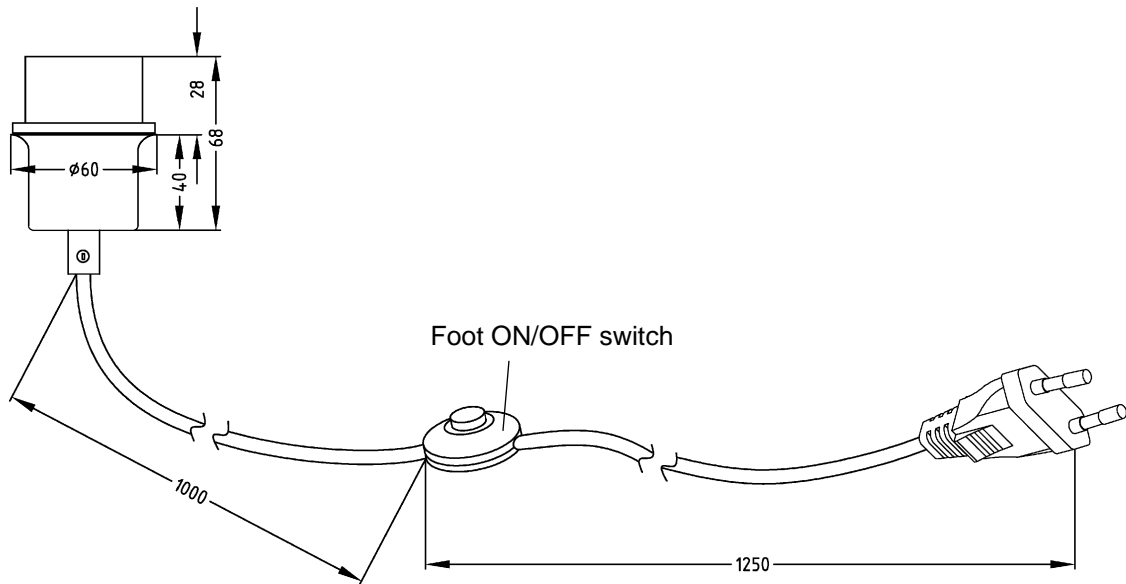

IT'S ABOUT RoMi[®]

CITY LIGHTS
↳ Technical drawing & packing details

IRON FLOOR LAMP SYSTEM WITH BLACK TEXTILE WIRE

(GM0020-F-B)

SIZE: 225cmL Max

E27,Max. 40W

PACKING DETAILS

Box size: 13 x 13 x 13 CM

Total CBM: 0.0022

G.W: 0.34 kgs

N.W: 0.24 kgs

Number of box: 1 pc