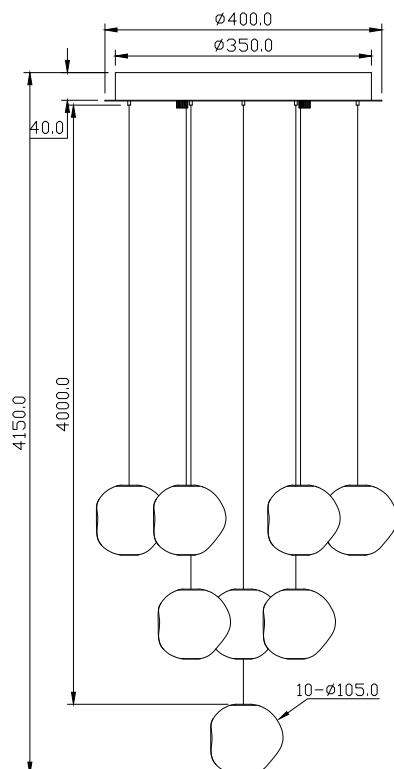

# ICE BALL 10 PENDANT

LOOM<sup>®</sup>  
DESIGN

## ICE BALL 10 PENDANT

CANOPY MATT BLACK  
CABLE BLACK

METAL+ CLEAR ACRYLIC LAMPSHADE  
CHROME FINISH

LIGHTSOURCE LED 4,2 W X 10  
2700 K  
LUMEN 2758  
TRIAC DIMMABLE - LED DRIVER