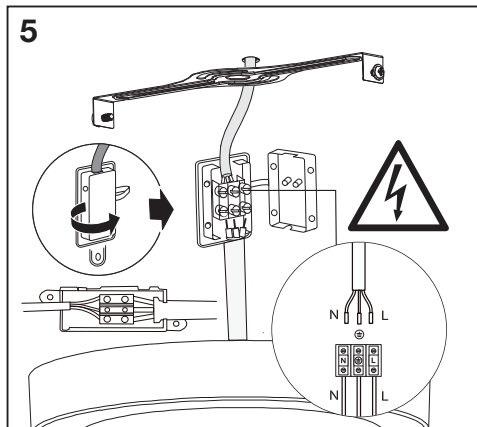

1

ON ON ON  
OFF OFF OFF

↑ ON  
↓ OFF

2

3

4

	EAN	This product contains a light source of energy efficiency class	Contained Light Source
SMART WIFI ORBIS DL SF RD200 TW WT	4058075572911	E	
SMART WIFI ORBIS DL SF RD400 TW WT	4058075572935	E	
SMART WIFI ORBIS DL SF RD600 TW WT	4058075572959	E	