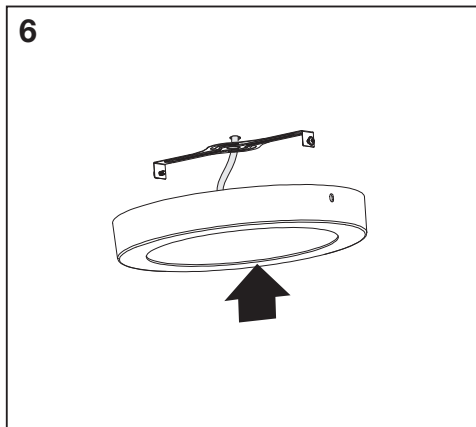

1

ON ON ON  
OFF OFF OFF

↑ ON  
↓ OFF

2

3

4

	EAN	This product contains a light source of energy efficiency class	Contained Light Source
SMART WIFI ORBIS DL SF RD200 TW WT	4058075572911	E	
SMART WIFI ORBIS DL SF RD400 TW WT	4058075572935	E	
SMART WIFI ORBIS DL SF RD600 TW WT	4058075572959	E	