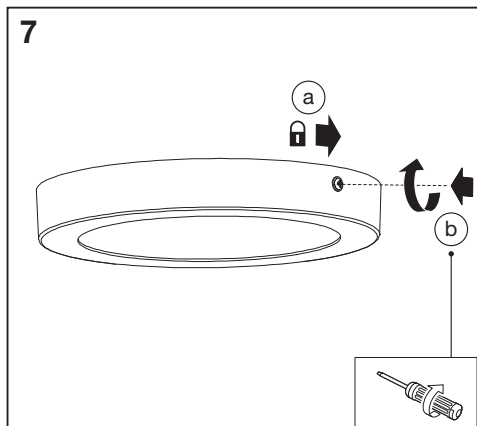

1

ON ON ON  
OFF OFF OFF

↑ ON  
↓ OFF

2

3

4

	EAN	This product contains a light source of energy efficiency class	Contained Light Source
SMART WIFI ORBIS DL SF RD200 TW WT	4058075572911	E	
SMART WIFI ORBIS DL SF RD400 TW WT	4058075572935	E	
SMART WIFI ORBIS DL SF RD600 TW WT	4058075572959	E	