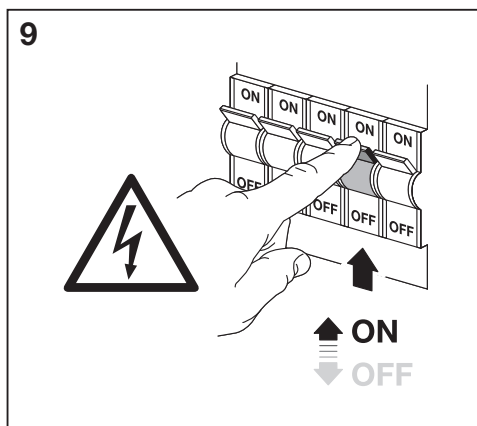

1

ON ON ON  
OFF OFF OFF

↑ ON  
↓ OFF

2

3

4

	EAN	This product contains a light source of energy efficiency class	Contained Light Source
SMART WIFI ORBIS DL SF RD200 TW WT	4058075572911	E	
SMART WIFI ORBIS DL SF RD400 TW WT	4058075572935	E	
SMART WIFI ORBIS DL SF RD600 TW WT	4058075572959	E	