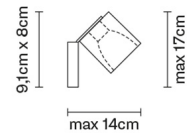

CUBETTO
D28G0400

Pamio Design

Dimensions

Description

Wall/ceiling lamp with glass diffuser made of crystal, sandblasted inside. Polished chrome-plated metal structure.

Voltage

220-240V

Socket

Packaging

Gross weight: 1.38 kg
Volume: 0.004 m³
Number of boxes: 1

Specs

IP20

In the same family