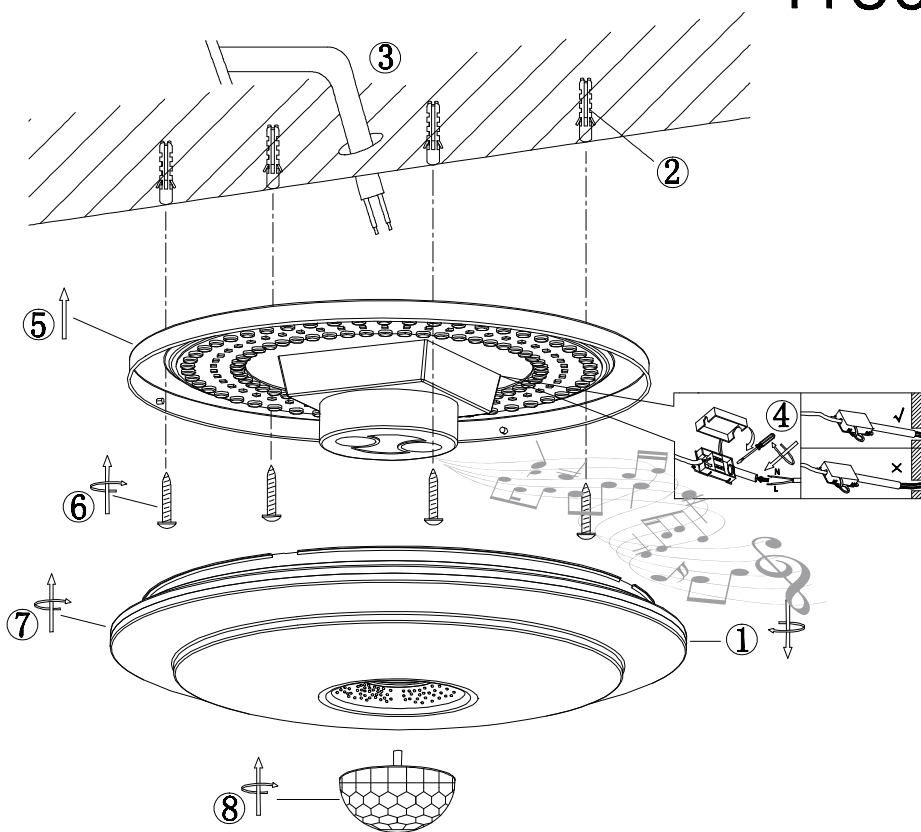

# GLOBO

LIGHTING

www.globo-lighting.com

41364-40

B

- incl. 8
- RGB colour fixing
- RGB colour change
- many light steps
- memory function
- many steps
- night light
- 4500 K 3 6000 K LIGHT STEPS 3000 K
- sparkle decor
- colour fixing
- 
- dimmable
- 
- 3000 K - 6000 K

Indicator light

Battery: 2\*AAA(incl.)

Frequency Bandwidth	Maximal radiation transmitting power
2405MHz-2476MHz	-2.18dBm

GLOBO Handels GmbH  
Gwerbestr. 3  
A-9184 Sankt Peter  
Austria