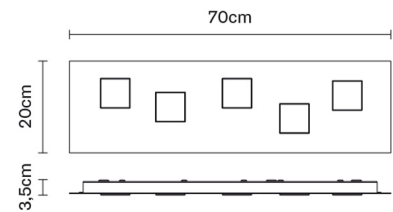

QUARTER

F38G1101

David Pellegrini & Francesca Mengato

Description

Wall/ceiling lamp with white painted aluminium structure.

Dimensions

Voltage

220-240V

Gross weight: 3.32 kg
Volume: 0.038 m³
Number of boxes: 1

Specs

ERC IP40